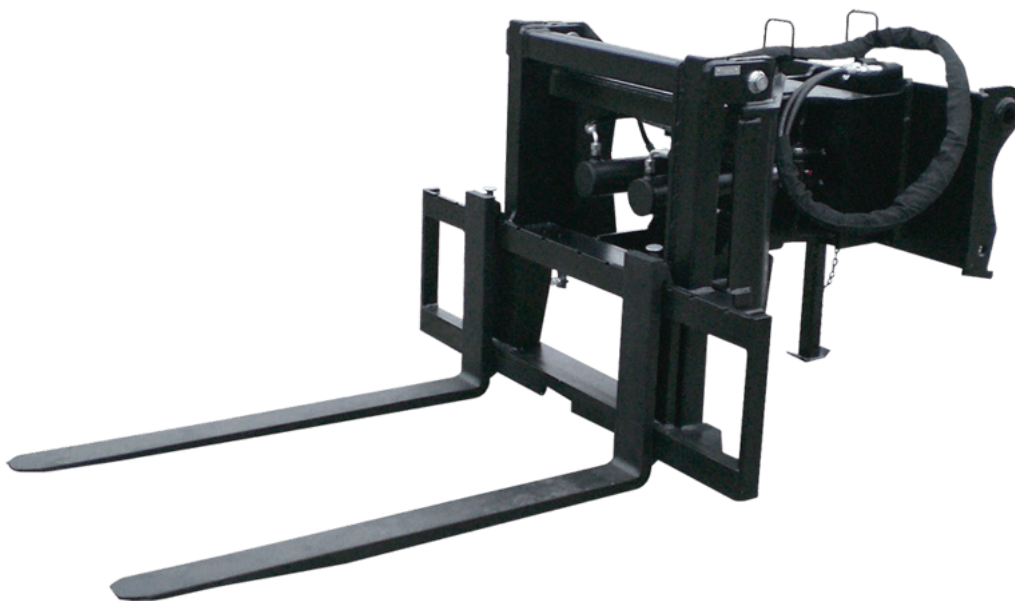

# TILTING & SLEWING FORKS CARRIAGE

## お客様のメリット

- Easier handling of long loads in constrained spaces.
- Reduced machine movements and manoeuvres - less fuel consumption.
- Recommended for the placement of sandwich panels on roofs (in combination with the cage of the machine's carriage).

## 諸元

- FEM cat forks. 2.
- 90°/90° hydraulic rotation.
- Use of reliable Manitou components.
- Rotation with 2 cylinders for more precision.
- Straight and turned capacity 1500 kg / 3308 lb.
- Note: Road circulation kit mandatory in Italy. Contact your dealer

諸元		PFB 90° (a)	PFB 90° (b)
重心位置までの距離 (mm)		-	755
<b>キャパシティ</b>			
諸元 (kg)		1000	1500
<b>重量</b>			
重量 (kg)		631	662
<b>仕様</b>			
全高 (mm)	h17	-	1008
全長 (mm)	l1	-	2432
幅 (mm)		1360	1360
<b>ワーキング パラメーター</b>			
機械設備			
<b>使用可能なフォークの寸法</b>			
100 x 45 x 1200			923348