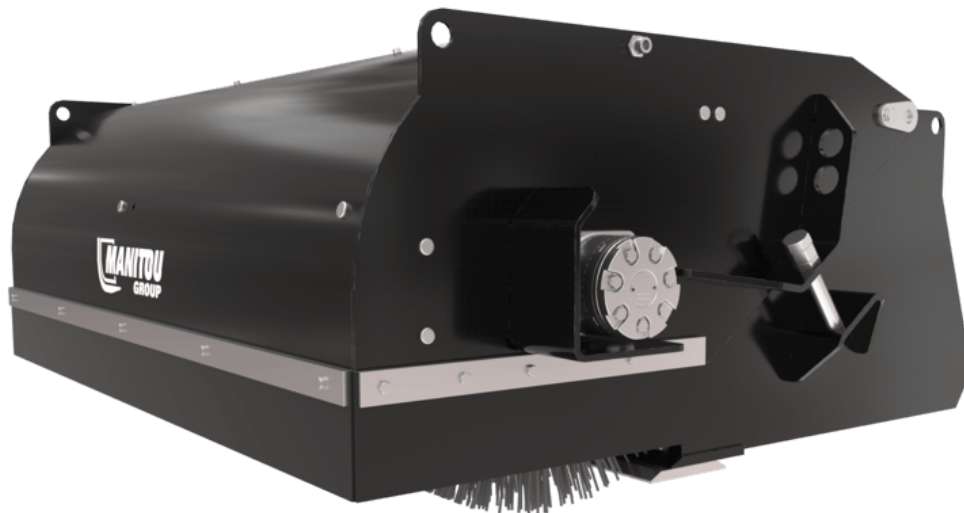

BROOMBUCKET (COMPACT MACHINES)

SWEEPER & CLEANER

GEHL®

Customer benefits

- Sweeps and picks-up in one operation.
- Based on a bucket: cutting edge can be used to scrap packed material.

Technical characteristics

- Strong construction with well-protected components : polypropylene broom sections

[The 3D picture at the top of this page is the reference SCB 1525 - 52715996].

MANITOU GROUP ATTACHMENTS