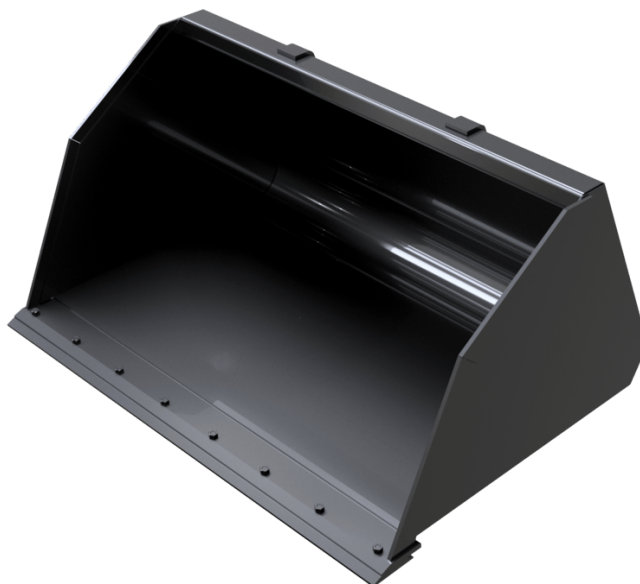

LIGHT MATERIAL BUCKET WITH WEAR PLATE (COMPACT MACHINES)

BUCKETS

GEHL®

Customer benefits

- Wide range of bucket capacities.
- High capacities for efficient loading applications.

Technical characteristics

- Suited for bulk materials with a density $< 1\text{t/m}^3$.
- 400HB cutting edge for more resistance.

MANITOU GROUP ATTACHMENTS