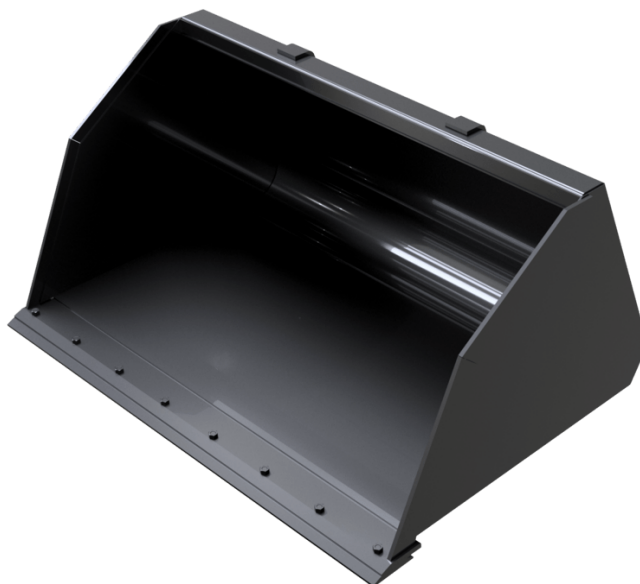

LIGHT MATERIAL BUCKET WITH WEAR PLATE (COMPACT MACHINES)

BUCKETS

GEHL®

Customer benefits

- Wide range of bucket capacities.
- High capacities for efficient loading applications.

Technical characteristics

- Suited for bulk materials with a density <math>< 1 \text{ t/m}^3 / 62 \text{ lb/ft}^3</math>.
- 400 HB cutting edge for more resistance.

MANITOU GROUP ATTACHMENTS

Capacities		BLM WP 1650 / 1100	BLM WP 1800 / 1200	BLM WP 1950 / 1300	BLM WP 2150 / 1420
Capacity (kg)		1100	1200	1300	1420
Heaped capacity (l)		1100	1200	1300	1420
Weight					
Overall weight (kg)		342	365	387	417
Weight and dimensions					
Overall height (mm)	h17	810	810	810	810
Width (mm)		1650	1800	1950	2150
Depth (mm)	p5	1271	1271	1271	1271
Working Parameters					
Machine Equipment		×	×	×	×