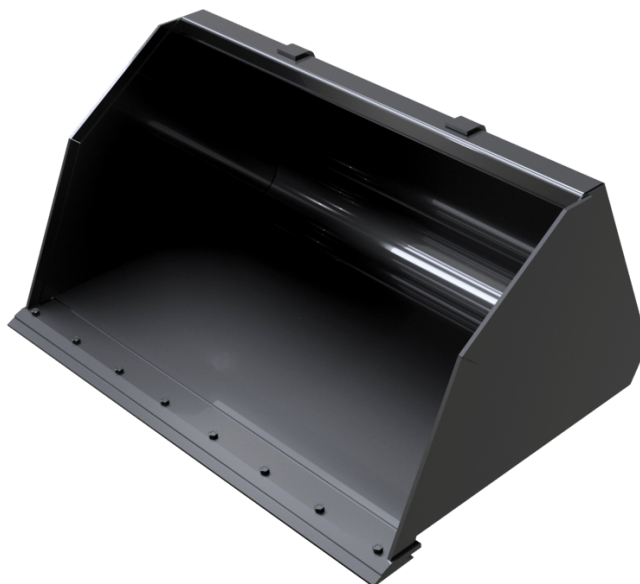

LIGHT MATERIAL BUCKET WITH WEAR PLATE (COMPACT MACHINES)

BUCKETS

GEHL®

Customer benefits

- Wide range of bucket capacities.
- High capacities for efficient loading applications.

Technical characteristics

- Suited for bulk materials with a density $< 1\text{t/m}^3$.
- 400HB cutting edge for more resistance.

MANITOU GROUP ATTACHMENTS

Capacities		BLM WP 1650 / 1100	BLM WP 1800 / 1200	BLM WP 1950 / 1300	BLM WP 2150 / 1420
Capacity (kg)		1100	1200	1300	1420
Heaped capacity (l)		1100	1200	1300	1420
Weight					
Overall weight (kg)		342	365	387	417
Weight and dimensions					
Overall height (mm)	h17	810	810	810	810
Width (mm)		1650	1800	1950	2150
Depth (mm)	p5	1271	1271	1271	1271
Working Parameters					
Machine Equipment		×	×	×	×