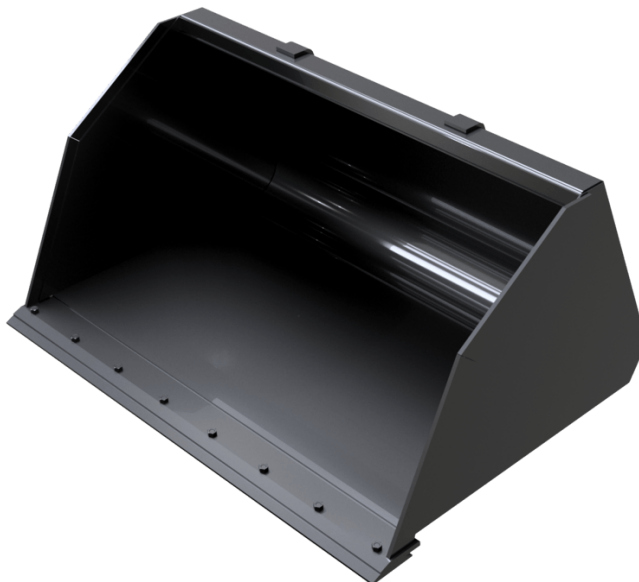

LIGHT MATERIAL BUCKET WITH WEAR PLATE (COMPACT MACHINES)

BUCKETS

GEHL®

Customer benefits

- Wide range of bucket capacities.
- High capacities for efficient loading applications.

Technical characteristics

- Suited for bulk materials with a density $< 1t/m^3$.
- 400HB cutting edge for more resistance.

MANITOU GROUP ATTACHMENTS