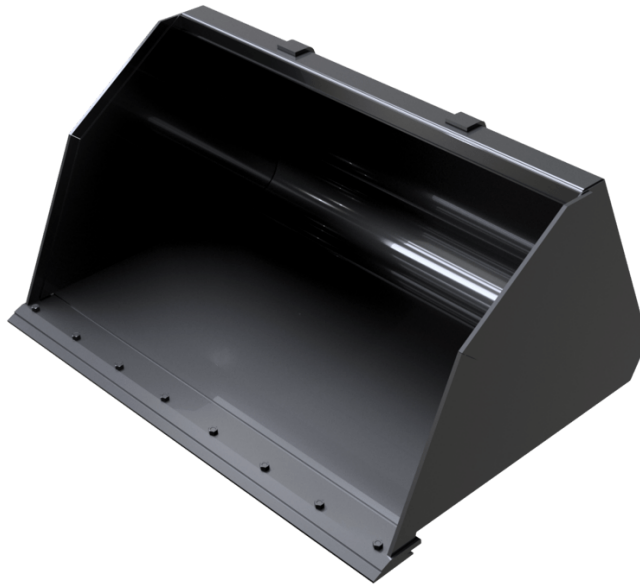

LIGHT MATERIAL BUCKET WITH WEAR PLATE (COMPACT MACHINES)

BUCKETS

GEHL®

Customer benefits

- Wide range of bucket capacities.
- High capacities for efficient loading applications.

Technical characteristics

- Suited for bulk materials with a density $< 1t/m^3$.
- 400HB cutting edge for more resistance.

MANITOU GROUP ATTACHMENTS

Capacities		BLM WP 1650 / 1100	BLM WP 1800 / 1200	BLM WP 1950 / 1300	BLM WP 2150 / 1420
Capacity (kg)		1100	1200	1300	1420
Heaped capacity (l)		1100	1200	1300	1420
Weight					
Overall weight (kg)		342	365	387	417
Weight and dimensions					
Overall height (mm)	h17	810	810	810	810
Width (mm)		1650	1800	1950	2150
Depth (mm)	p5	1271	1271	1271	1271
Working Parameters					
Machine Equipment		×	×	×	×