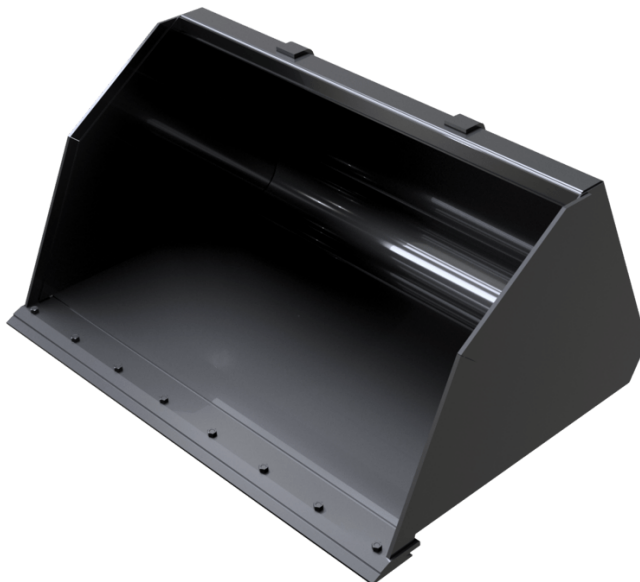

LIGHT MATERIAL BUCKET WITH WEAR PLATE (COMPACT MACHINES)

BUCKETS

GEHL®

Customer benefits

- Wide range of bucket capacities.
- High capacities for efficient loading applications.

Technical characteristics

- Suited for bulk materials with a density $< 1\text{t/m}^3$.
- 400HB cutting edge for more resistance.

MANITOU GROUP ATTACHMENTS

Capacities		BLM WP 1650 / 1100	BLM WP 1800 / 1200	BLM WP 1950 / 1300	BLM WP 2150 / 1420
Capacity (kg)		1100	1200	1300	1420
Heaped capacity (l)		1100	1200	1300	1420
Weight					
Overall weight (kg)		342	365	387	417
Weight and dimensions					
Overall height (mm)	h17	810	810	810	810
Width (mm)		1650	1800	1950	2150
Depth (mm)	p5	1271	1271	1271	1271
Working Parameters					
Machine Equipment		×	×	×	×