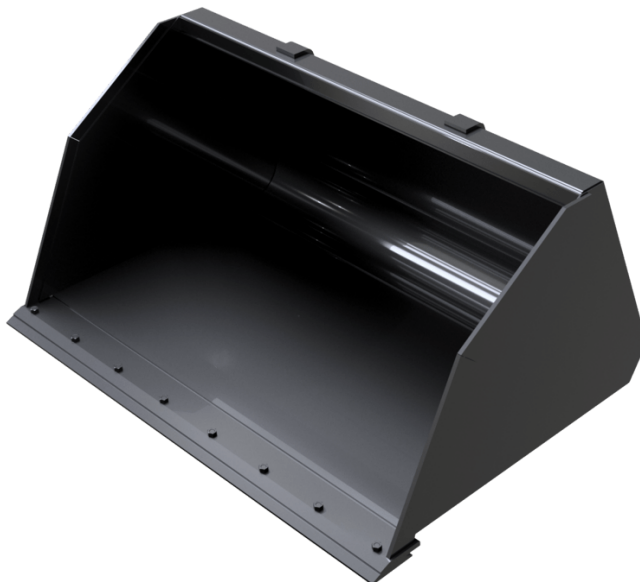

LIGHT MATERIAL BUCKET WITH WEAR PLATE (COMPACT MACHINES)

BUCKETS

GEHL®

Customer benefits

- Wide range of bucket capacities.
- High capacities for efficient loading applications.

Technical characteristics

- Suited for bulk materials with a density $< 1 \text{ t/m}^3 / 62 \text{ lb/ft}^3$.
- 400 HB cutting edge for more resistance.

MANITOU GROUP ATTACHMENTS

Capacities		BLM WP 1650 / 1100	BLM WP 1800 / 1200	BLM WP 1950 / 1300	BLM WP 2150 / 1420
Capacity (kg)		1100	1200	1300	1420
Heaped capacity (l)		1100	1200	1300	1420
Weight					
Overall weight (kg)		342	365	387	417
Weight and dimensions					
Overall height (mm)	h17	810	810	810	810
Width (mm)		1650	1800	1950	2150
Depth (mm)	p5	1271	1271	1271	1271
Working Parameters					
Machine Equipment		×	×	×	×