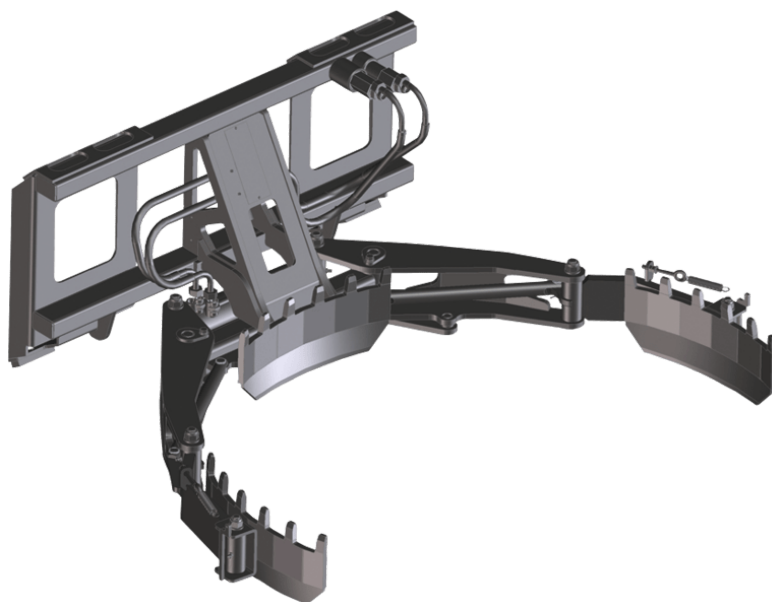

POT CLAMP (COMPACT MACHINES)

CLAMPS

GEHL®

Customer benefits

- Makes the handling of pots and plants easy and efficient.
- Efficiently replaces forks, jibs or human strength.

Technical characteristics

- Articulated handles for a smooth pot clamping.
- Adjustable pressure limiter to prevent from damaging fragile pots (terracotta).

MANITOU GROUP ATTACHMENTS