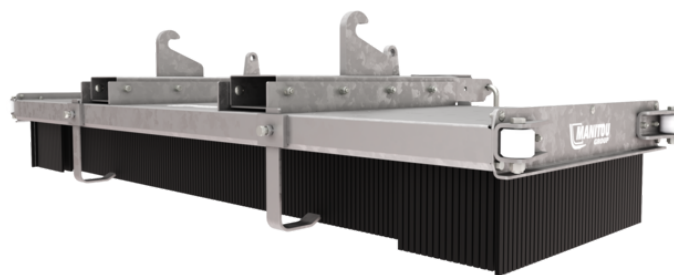

Technische fiche :

PUSH BROOM

Voordelen voor de klant

- Can clean the floor in one go, on uneven surfaces without generating dust.
- Can be fitted on all types of machine (fork mounted attachment).
- No machine predisposition required.
- Dense and rigid brushes.
- Galvanized structure to last over time.

Technische kenmerken

- Made up of 8 rows of polypropylene brushes.
- Side wheels for wall-flush sweeping.
- Internal fork pocket dimension (width x height) : 180 x 80 mm / 7 x 3 in.
- *Optional: additional rows of brushes can be added (up to 12 rows).*
- *Optional: in winter, you can add a blade to push the snow away.*

Gewicht		SCP 1500	SCP 2500
Gewicht (kg)		120	184
Gewicht en afmetingen			
Totale hoogte (mm)	h17	490	494
Totale lengte (mm)	l1	1040	1030
Breedte (mm)		1490	2490
Operationele parameters			
Machine-apparatuur		✕	✕
Brush type		Polypropylene	Polypropylene
Brush segment		8	8
Andere gegevens inzake hulpstukken			
Connection system		Fork mounted	Fork mounted