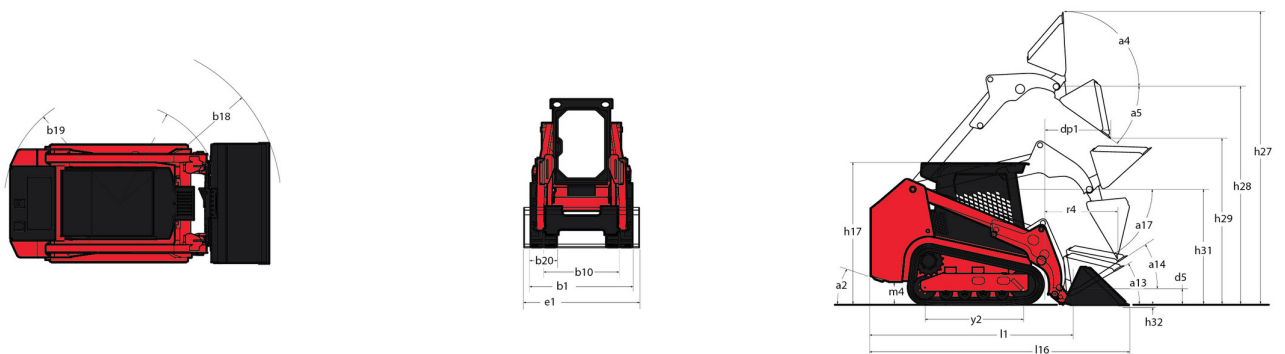

Technische fiche :

# 1350RT

 **MANITOU**  
HANDLING YOUR WORLD

Capacities		Metrisch
Operating Weight		2953 kg
Unladen weight		2953 kg
Operating Capacity at 35% Tipping Load		612 kg
Operating Capacity At 50% Tipping Load		875 kg
Tipping capacity		1750 kg
Weight and dimensions		
Overall Operating Height - Fully Raised	h27	3670 mm
Height to Hinge Pin - Fully Raised	h28	2794 mm
Dump reach - Full height	r6	592 mm
Dump angle at full height	a5	40 °
Dump Height - Fully Raised	h29	2123 mm
Maximum Rollback Angle - Fully Raised	a4	98 °
Overall Height to top of ROPS	h17	1930 mm
Overall length with bucket	l16	3076 mm
Overall Length without Bucket	l1	2360 mm
Specified Height	h31	1494 mm
Reach at Specified Height	r4	771 mm
Dump angle at specified height	a17	75 °
Carry Position	d5	165 mm
Maximum Rollback Angle at Carry Position	a14	28 °
Digging Position	h32	18 mm
Angle of Departure with STD Counterweight		28 °
Ground clearance	m4	213 mm
Track gauge	b10	1148 mm
Track Shoe Width	b20	300 mm
Crawler base	y2	1168 mm
Overall width less bucket	b1	1448 mm
Bucket Width	e1	1524 mm
Clearance Radius - Front with Bucket	b18	1918 mm
Track Type / Track Rollers / Roller Type		Rubber / 4 / Steel
Performances		
Ground Speed - Single Speed		10 km/h
Drawbar Pull/Tractive Effort		3248 kg
Bucket Breakout - Tilt Cylinder		1588 kg
Bucket Breakout - Lift Cylinder		1692 kg
Engine		
Engine brand		Yanmar
Engine model		4TNV88C-KMSV
Motor Type		Radial Piston
Gross Power / Power		34.30 kW @ 2500 rpm
I.C. Engine power rating		46 Hp
Battery voltage		12 V
Cold Cranking Amps at Temperature (CCA)		800 A
Alternator - Voltage / Ampere		12 V / 100 A
Hydraulics		
Standard flow - Auxiliary hydraulics		63.60 l/min
Tank capacities		
Oil Pan Capacity		6.40 l
Hydraulic tank capacity		34.80 l
Fuel tank		59.40 l
Displacement / Number of cylinders		7.90 l / 4

### 1350RT - Tekening met afmetingen