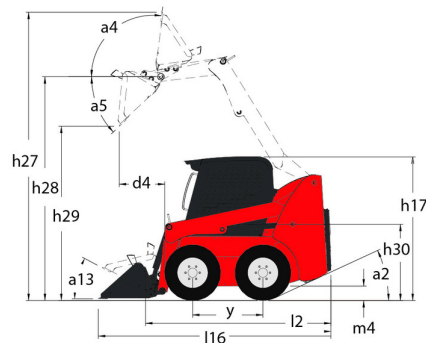

Capacities		Métrique
Rated Operating Capacity		748 kg
Unladen weight		2792 kg
Tipping capacity		1496 kg
Weight and dimensions		
Wheelbase	y	988 mm
Overall Operating Height - Fully Raised	h27	3876 mm
Height to Hinge Pin - Fully Raised	h28	3023 mm
Overall Height to top of ROPS	h17	1948 mm
Dump angle at full height	a5	38 °
Dump height	h29	2379 mm
Overall length with bucket	l16	3101 mm
Dump reach - Full height	r6	579 mm
Rollback at ground	a13	28 °
Rollback Angle at Full Height	a4	99 °
Seat to ground height	h30	930 mm
Overall width less bucket	b1	1582 mm
Bucket Width	e1	1562 mm
Ground clearance	m4	160 mm
Overall length - Less Bucket	l2	2390 mm
Departure angle	a2	21 °
Clearance Radius - Front with Bucket	b18	1869 mm
Rear departure angle		21 °
Performances		
Travel speed (unladen)		12.60 km/h
Travel Speed with Two-Speed Option - Maximum		19.50 km/h
Wheels		
Standard tires		10 x 16.5 - 10 PR HD
Engine		
Engine brand		Yanmar
Engine model		4TNV98-ZNMS3R1
Engine nom		iT4
Gross Power		52.10 kW
Net Power		51.20 kW
Max. torque / Engine rotation		241 Nm / 2500 rpm
Power source		Diesel
Number of cylinders		4
Battery voltage		12 V
Accessory plug		12 V
Alternator - Ampere		100 A
Starter		3 kW
Hydraulics		
Standard flow - Auxiliary hydraulics		71.40 l/min
Auxiliary Hydraulic Pressure		207 bar
Tank capacities		
Fuel tank		62.50 l
Hydraulic tank capacity		41.60 l
Displacement		3319 mm³
LH Chain case		8.50 l
RH Chain case		8.50 l

1640R - Schémas d'encombrement