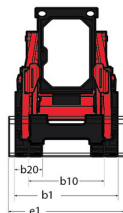

Capacities		Métrique
Rated Operating Capacity		748 kg
Unladen weight		2792 kg
Tipping capacity		1496 kg
Weight and dimensions		
Wheelbase	y	988 mm
Overall Operating Height - Fully Raised	h27	3876 mm
Height to Hinge Pin - Fully Raised	h28	3023 mm
Overall Height to top of ROPS	h17	1948 mm
Dump angle at full height	a5	38 °
Dump height	h29	2379 mm
Overall length with bucket	l16	3101 mm
Dump reach - Full height	r6	579 mm
Rollback at ground	a13	28 °
Rollback Angle at Full Height	a4	99 °
Seat to ground height	h30	930 mm
Overall width less bucket	b1	1582 mm
Bucket Width	e1	1562 mm
Ground clearance	m4	160 mm
Overall length - Less Bucket	l2	2390 mm
Departure angle	a2	21 °
Clearance Radius - Front with Bucket	b18	1869 mm
Rear departure angle		21 °
Performances		
Travel speed (unladen)		12.60 km/h
Travel Speed with Two-Speed Option - Maximum		19.50 km/h
Wheels		
Standard tires		10 x 16.5 - 10 PR HD
Engine		
Engine brand		Yanmar
Engine model		4TNV98-ZNMS3R1
Engine nom		iT4
Gross Power		52.10 kW
Net Power		51.20 kW
Max. torque / Engine rotation		241 Nm / 2500 rpm
Power source		Diesel
Number of cylinders		4
Battery voltage		12 V
Accessory plug		12 V
Alternator - Ampere		100 A
Starter		3 kW
Hydraulics		
Standard flow - Auxiliary hydraulics		71.40 l/min
Auxiliary Hydraulic Pressure		207 bar
Tank capacities		
Fuel tank		62.50 l
Hydraulic tank capacity		41.60 l
Displacement		3319 mm³
LH Chain case		8.50 l
RH Chain case		8.50 l

1640R - Schémas d'encombrement