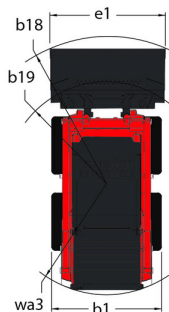

Capacities		Métrique
Rated Operating Capacity		748 kg
Unladen weight		2792 kg
Tipping capacity		1496 kg
Weight and dimensions		
Wheelbase	y	988 mm
Overall Operating Height - Fully Raised	h27	3876 mm
Height to Hinge Pin - Fully Raised	h28	3023 mm
Overall Height to top of ROPS	h17	1948 mm
Dump angle at full height	a5	38 °
Dump height	h29	2379 mm
Overall length with bucket	l16	3101 mm
Dump reach - Full height	r6	579 mm
Rollback at ground	a13	28 °
Rollback Angle at Full Height	a4	99 °
Seat to ground height	h30	930 mm
Overall width less bucket	b1	1582 mm
Bucket Width	e1	1562 mm
Ground clearance	m4	160 mm
Overall length - Less Bucket	l2	2390 mm
Departure angle	a2	21 °
Clearance Radius - Front with Bucket	b18	1869 mm
Rear departure angle		21 °
Performances		
Travel speed (unladen)		12.60 km/h
Travel Speed with Two-Speed Option - Maximum		19.50 km/h
Wheels		
Standard tires		10 x 16.5 - 10 PR HD
Engine		
Engine brand		Yanmar
Engine model		4TNV98-ZNMS3R1
Engine nom		iT4
Gross Power		52.10 kW
Net Power		51.20 kW
Max. torque / Engine rotation		241 Nm / 2500 rpm
Power source		Diesel
Number of cylinders		4
Battery voltage		12 V
Accessory plug		12 V
Alternator - Ampere		100 A
Starter		3 kW
Hydraulics		
Standard flow - Auxiliary hydraulics		71.40 l/min
Auxiliary Hydraulic Pressure		207 bar
Tank capacities		
Fuel tank		62.50 l
Hydraulic tank capacity		41.60 l
Displacement		3319 mm³
LH Chain case		8.50 l
RH Chain case		8.50 l

1640R - Schémas d'encombrement