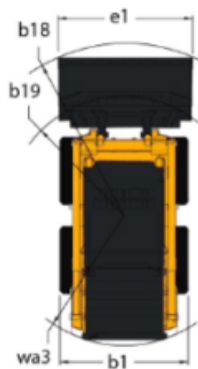

R164 - Dimensional drawing