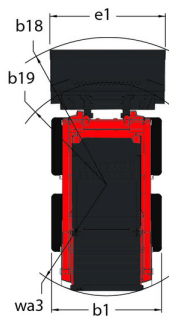

Capacities		Métrico
Rated Operating Capacity		817 kg
Unladen weight		2892 kg
Tipping capacity		1633 kg
Weight and dimensions		
Wheelbase	y	988 mm
Overall Operating Height - Fully Raised	h27	3876 mm
Height to Hinge Pin - Fully Raised	h28	3023 mm
Overall Height to top of ROPS	h17	1948 mm
Dump angle at full height	a5	38 °
Dump height	h29	2379 mm
Overall length with bucket	l16	3139 mm
Dump reach - Full height	r6	579 mm
Rollback at ground	a13	28 °
Rollback Angle at Full Height	a4	99 °
Seat to ground height	h30	930 mm
Overall width less bucket	b1	1582 mm
Bucket Width	e1	1562 mm
Ground clearance	m4	160 mm
Overall length - Less Bucket	l2	2425 mm
Departure angle	a2	19 °
Clearance Radius - Front with Bucket	b18	1869 mm
Rear departure angle		19 °
Performances		
Travel speed (unladen)		12.60 km/h
Wheels		
Standard tires		10 x 16.5 - 10 PR HD
Engine		
Engine brand		Yanmar
Engine model		4TNV98-ZNMS3R1
Engine norm		iT4
Gross Power		52.10 kW
Net Power		51.20 kW
Max. torque / Engine rotation		241 Nm / 2500 rpm
Power source		Diesel
Number of cylinders		4
Battery voltage		12 V
Accessory plug		12 V
Alternator - Ampere		100 A
Starter		3 kW
Hydraulics		
Standard flow - Auxiliary hydraulics		71.40 l/min
Auxiliary Hydraulic Pressure		207 bar
Tank capacities		
Fuel tank		62.50 l
Hydraulic tank capacity		41.60 l
Displacement		3319 mm³
LH Chain case		8.50 l
RH Chain case		8.50 l

1800R - Diagrama dimensional