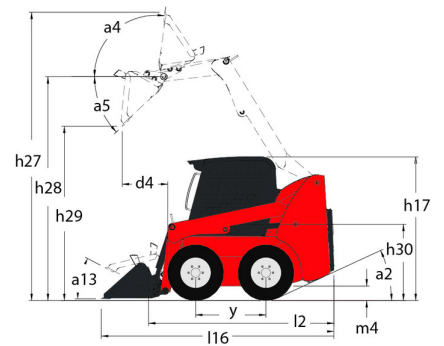

Capacities		Métrico
Rated Operating Capacity		817 kg
Unladen weight		2892 kg
Tipping capacity		1633 kg
Weight and dimensions		
Wheelbase	y	988 mm
Overall Operating Height - Fully Raised	h27	3876 mm
Height to Hinge Pin - Fully Raised	h28	3023 mm
Overall Height to top of ROPS	h17	1948 mm
Dump angle at full height	a5	38 °
Dump height	h29	2379 mm
Overall length with bucket	l16	3139 mm
Dump reach - Full height	r6	579 mm
Rollback at ground	a13	28 °
Rollback Angle at Full Height	a4	99 °
Seat to ground height	h30	930 mm
Overall width less bucket	b1	1582 mm
Bucket Width	e1	1562 mm
Ground clearance	m4	160 mm
Overall length - Less Bucket	l2	2425 mm
Departure angle	a2	19 °
Clearance Radius - Front with Bucket	b18	1869 mm
Rear departure angle		19 °
Performances		
Travel speed (unladen)		12.60 km/h
Wheels		
Standard tires		10 x 16.5 - 10 PR HD
Engine		
Engine brand		Yanmar
Engine model		4TNV98-ZNMS3R1
Engine norm		iT4
Gross Power		52.10 kW
Net Power		51.20 kW
Max. torque / Engine rotation		241 Nm / 2500 rpm
Power source		Diesel
Number of cylinders		4
Battery voltage		12 V
Accessory plug		12 V
Alternator - Ampere		100 A
Starter		3 kW
Hydraulics		
Standard flow - Auxiliary hydraulics		71.40 l/min
Auxiliary Hydraulic Pressure		207 bar
Tank capacities		
Fuel tank		62.50 l
Hydraulic tank capacity		41.60 l
Displacement		3319 mm³
LH Chain case		8.50 l
RH Chain case		8.50 l

1800R - Diagrama dimensional