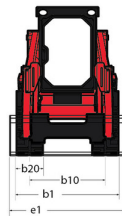

Capacities		Métrique
Rated Operating Capacity		817 kg
Unladen weight		2892 kg
Tipping capacity		1633 kg
Weight and dimensions		
Wheelbase	y	988 mm
Overall Operating Height - Fully Raised	h27	3876 mm
Height to Hinge Pin - Fully Raised	h28	3023 mm
Overall Height to top of ROPS	h17	1948 mm
Dump angle at full height	a5	38 °
Dump height	h29	2379 mm
Overall length with bucket	l16	3139 mm
Dump reach - Full height	r6	579 mm
Rollback at ground	a13	28 °
Rollback Angle at Full Height	a4	99 °
Seat to ground height	h30	930 mm
Overall width less bucket	b1	1582 mm
Bucket Width	e1	1562 mm
Ground clearance	m4	160 mm
Overall length - Less Bucket	l2	2425 mm
Departure angle	a2	19 °
Clearance Radius - Front with Bucket	b18	1869 mm
Rear departure angle		19 °
Performances		
Travel speed (unladen)		12.60 km/h
Wheels		
Standard tires		10 x 16.5 - 10 PR HD
Engine		
Engine brand		Yanmar
Engine model		4TNV98-ZNMS3R1
Engine norm		iT4
Gross Power		52.10 kW
Net Power		51.20 kW
Max. torque / Engine rotation		241 Nm / 2500 rpm
Power source		Diesel
Number of cylinders		4
Battery voltage		12 V
Accessory plug		12 V
Alternator - Ampere		100 A
Starter		3 kW
Hydraulics		
Standard flow - Auxiliary hydraulics		71.40 l/min
Auxiliary Hydraulic Pressure		207 bar
Tank capacities		
Fuel tank		62.50 l
Hydraulic tank capacity		41.60 l
Displacement		3319 mm³
LH Chain case		8.50 l
RH Chain case		8.50 l

1800R - Schémas d'encombrement