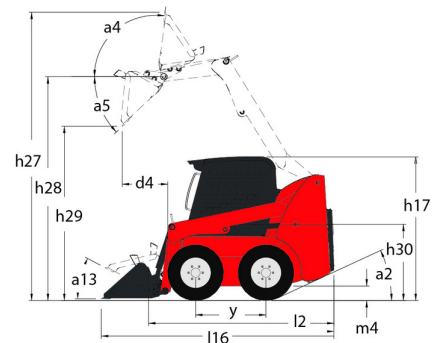

Capacities		Métrique
Rated Operating Capacity		817 kg
Unladen weight		2892 kg
Tipping capacity		1633 kg
Weight and dimensions		
Wheelbase	y	988 mm
Overall Operating Height - Fully Raised	h27	3876 mm
Height to Hinge Pin - Fully Raised	h28	3023 mm
Overall Height to top of ROPS	h17	1948 mm
Dump angle at full height	a5	38 °
Dump height	h29	2379 mm
Overall length with bucket	l16	3139 mm
Dump reach - Full height	r6	579 mm
Rollback at ground	a13	28 °
Rollback Angle at Full Height	a4	99 °
Seat to ground height	h30	930 mm
Overall width less bucket	b1	1582 mm
Bucket Width	e1	1562 mm
Ground clearance	m4	160 mm
Overall length - Less Bucket	l2	2425 mm
Departure angle	a2	19 °
Clearance Radius - Front with Bucket	b18	1869 mm
Rear departure angle		19 °
Performances		
Travel speed (unladen)		12.60 km/h
Wheels		
Standard tires		10 x 16.5 - 10 PR HD
Engine		
Engine brand		Yanmar
Engine model		4TNV98-ZNMS3R1
Engine norm		iT4
Gross Power		52.10 kW
Net Power		51.20 kW
Max. torque / Engine rotation		241 Nm / 2500 rpm
Power source		Diesel
Number of cylinders		4
Battery voltage		12 V
Accessory plug		12 V
Alternator - Ampere		100 A
Starter		3 kW
Hydraulics		
Standard flow - Auxiliary hydraulics		71.40 l/min
Auxiliary Hydraulic Pressure		207 bar
Tank capacities		
Fuel tank		62.50 l
Hydraulic tank capacity		41.60 l
Displacement		3319 mm³
LH Chain case		8.50 l
RH Chain case		8.50 l

1800R - Schémas d'encombrement