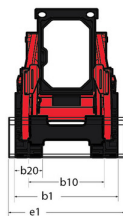

Capacities		Métrique
Rated Operating Capacity		817 kg
Unladen weight		2892 kg
Tipping capacity		1633 kg
Weight and dimensions		
Wheelbase	y	988 mm
Overall Operating Height - Fully Raised	h27	3876 mm
Height to Hinge Pin - Fully Raised	h28	3023 mm
Overall Height to top of ROPS	h17	1948 mm
Dump angle at full height	a5	38 °
Dump height	h29	2379 mm
Overall length with bucket	l16	3139 mm
Dump reach - Full height	r6	579 mm
Rollback at ground	a13	28 °
Rollback Angle at Full Height	a4	99 °
Seat to ground height	h30	930 mm
Overall width less bucket	b1	1582 mm
Bucket Width	e1	1562 mm
Ground clearance	m4	160 mm
Overall length - Less Bucket	l2	2425 mm
Departure angle	a2	19 °
Clearance Radius - Front with Bucket	b18	1869 mm
Rear departure angle		19 °
Performances		
Travel speed (unladen)		12.60 km/h
Wheels		
Standard tires		10 x 16.5 - 10 PR HD
Engine		
Engine brand		Yanmar
Engine model		4TNV98-ZNMS3R1
Engine norm		iT4
Gross Power		52.10 kW
Net Power		51.20 kW
Max. torque / Engine rotation		241 Nm / 2500 rpm
Power source		Diesel
Number of cylinders		4
Battery voltage		12 V
Accessory plug		12 V
Alternator - Ampere		100 A
Starter		3 kW
Hydraulics		
Standard flow - Auxiliary hydraulics		71.40 l/min
Auxiliary Hydraulic Pressure		207 bar
Tank capacities		
Fuel tank		62.50 l
Hydraulic tank capacity		41.60 l
Displacement		3319 mm³
LH Chain case		8.50 l
RH Chain case		8.50 l

1800R - Schémas d'encombrement