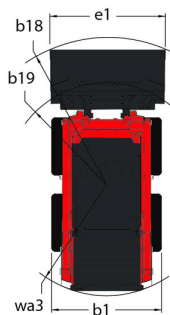

Capacities		Métrique
Rated Operating Capacity		817 kg
Unladen weight		2892 kg
Tipping capacity		1633 kg
Weight and dimensions		
Wheelbase	y	988 mm
Overall Operating Height - Fully Raised	h27	3876 mm
Height to Hinge Pin - Fully Raised	h28	3023 mm
Overall Height to top of ROPS	h17	1948 mm
Dump angle at full height	a5	38 °
Dump height	h29	2379 mm
Overall length with bucket	l16	3139 mm
Dump reach - Full height	r6	579 mm
Rollback at ground	a13	28 °
Rollback Angle at Full Height	a4	99 °
Seat to ground height	h30	930 mm
Overall width less bucket	b1	1582 mm
Bucket Width	e1	1562 mm
Ground clearance	m4	160 mm
Overall length - Less Bucket	l2	2425 mm
Departure angle	a2	19 °
Clearance Radius - Front with Bucket	b18	1869 mm
Rear departure angle		19 °
Performances		
Travel speed (unladen)		12.60 km/h
Wheels		
Standard tires		10 x 16.5 - 10 PR HD
Engine		
Engine brand		Yanmar
Engine model		4TNV98-ZNMS3R1
Engine norm		iT4
Gross Power		52.10 kW
Net Power		51.20 kW
Max. torque / Engine rotation		241 Nm / 2500 rpm
Power source		Diesel
Number of cylinders		4
Battery voltage		12 V
Accessory plug		12 V
Alternator - Ampere		100 A
Starter		3 kW
Hydraulics		
Standard flow - Auxiliary hydraulics		71.40 l/min
Auxiliary Hydraulic Pressure		207 bar
Tank capacities		
Fuel tank		62.50 l
Hydraulic tank capacity		41.60 l
Displacement		3319 mm³
LH Chain case		8.50 l
RH Chain case		8.50 l

1800R - Schémas d'encombrement