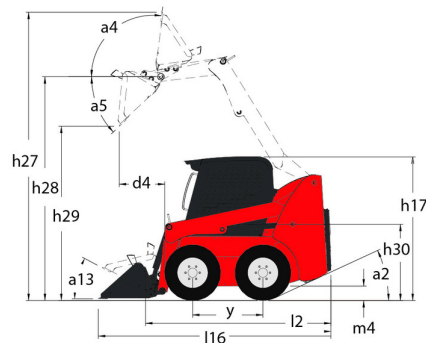

Capacities		Métrique
Rated Operating Capacity		817 kg
Unladen weight		2892 kg
Tipping capacity		1633 kg
Weight and dimensions		
Wheelbase	y	988 mm
Overall Operating Height - Fully Raised	h27	3876 mm
Height to Hinge Pin - Fully Raised	h28	3023 mm
Overall Height to top of ROPS	h17	1948 mm
Dump angle at full height	a5	38 °
Dump height	h29	2379 mm
Overall length with bucket	l16	3139 mm
Dump reach - Full height	r6	579 mm
Rollback at ground	a13	28 °
Rollback Angle at Full Height	a4	99 °
Seat to ground height	h30	930 mm
Overall width less bucket	b1	1582 mm
Bucket Width	e1	1562 mm
Ground clearance	m4	160 mm
Overall length - Less Bucket	l2	2425 mm
Departure angle	a2	19 °
Clearance Radius - Front with Bucket	b18	1869 mm
Rear departure angle		19 °
Performances		
Travel speed (unladen)		12.60 km/h
Wheels		
Standard tires		10 x 16.5 - 10 PR HD
Engine		
Engine brand		Yanmar
Engine model		4TNV98-ZNMS3R1
Engine norm		iT4
Gross Power		52.10 kW
Net Power		51.20 kW
Max. torque / Engine rotation		241 Nm / 2500 rpm
Power source		Diesel
Number of cylinders		4
Battery voltage		12 V
Accessory plug		12 V
Alternator - Ampere		100 A
Starter		3 kW
Hydraulics		
Standard flow - Auxiliary hydraulics		71.40 l/min
Auxiliary Hydraulic Pressure		207 bar
Tank capacities		
Fuel tank		62.50 l
Hydraulic tank capacity		41.60 l
Displacement		3319 mm³
LH Chain case		8.50 l
RH Chain case		8.50 l

1800R - Schémas d'encombrement