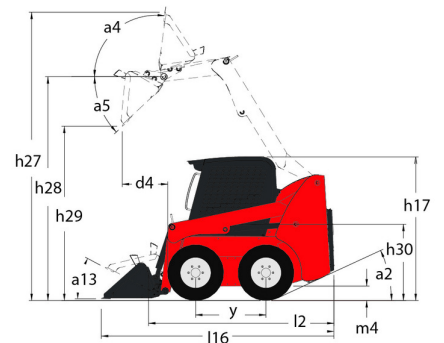

Capacities		Métrique
Rated Operating Capacity		817 kg
Unladen weight		2892 kg
Tipping capacity		1633 kg
Weight and dimensions		
Wheelbase	y	988 mm
Overall Operating Height - Fully Raised	h27	3876 mm
Height to Hinge Pin - Fully Raised	h28	3023 mm
Overall Height to top of ROPS	h17	1948 mm
Dump angle at full height	a5	38 °
Dump height	h29	2379 mm
Overall length with bucket	l16	3139 mm
Dump reach - Full height	r6	579 mm
Rollback at ground	a13	28 °
Rollback Angle at Full Height	a4	99 °
Seat to ground height	h30	930 mm
Overall width less bucket	b1	1582 mm
Bucket Width	e1	1562 mm
Ground clearance	m4	160 mm
Overall length - Less Bucket	l2	2425 mm
Departure angle	a2	19 °
Clearance Radius - Front with Bucket	b18	1869 mm
Rear departure angle		19 °
Performances		
Travel speed (unladen)		12.60 km/h
Wheels		
Standard tires		10 x 16.5 - 10 PR HD
Engine		
Engine brand		Yanmar
Engine model		4TNV98-ZNMS3R1
Engine norm		iT4
Gross Power		52.10 kW
Net Power		51.20 kW
Max. torque / Engine rotation		241 Nm / 2500 rpm
Power source		Diesel
Number of cylinders		4
Battery voltage		12 V
Accessory plug		12 V
Alternator - Ampere		100 A
Starter		3 kW
Hydraulics		
Standard flow - Auxiliary hydraulics		71.40 l/min
Auxiliary Hydraulic Pressure		207 bar
Tank capacities		
Fuel tank		62.50 l
Hydraulic tank capacity		41.60 l
Displacement		3319 mm³
LH Chain case		8.50 l
RH Chain case		8.50 l

1800R - Schémas d'encombrement