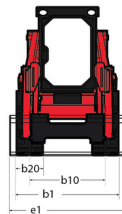

Capacities		Métrique
Rated Operating Capacity		817 kg
Unladen weight		2892 kg
Tipping capacity		1633 kg
Weight and dimensions		
Wheelbase	y	988 mm
Overall Operating Height - Fully Raised	h27	3876 mm
Height to Hinge Pin - Fully Raised	h28	3023 mm
Overall Height to top of ROPS	h17	1948 mm
Dump angle at full height	a5	38 °
Dump height	h29	2379 mm
Overall length with bucket	l16	3139 mm
Dump reach - Full height	r6	579 mm
Rollback at ground	a13	28 °
Rollback Angle at Full Height	a4	99 °
Seat to ground height	h30	930 mm
Overall width less bucket	b1	1582 mm
Bucket Width	e1	1562 mm
Ground clearance	m4	160 mm
Overall length - Less Bucket	l2	2425 mm
Departure angle	a2	19 °
Clearance Radius - Front with Bucket	b18	1869 mm
Rear departure angle		19 °
Performances		
Travel speed (unladen)		12.60 km/h
Wheels		
Standard tires		10 x 16.5 - 10 PR HD
Engine		
Engine brand		Yanmar
Engine model		4TNV98-ZNMS3R1
Engine norm		iT4
Gross Power		52.10 kW
Net Power		51.20 kW
Max. torque / Engine rotation		241 Nm / 2500 rpm
Power source		Diesel
Number of cylinders		4
Battery voltage		12 V
Accessory plug		12 V
Alternator - Ampere		100 A
Starter		3 kW
Hydraulics		
Standard flow - Auxiliary hydraulics		71.40 l/min
Auxiliary Hydraulic Pressure		207 bar
Tank capacities		
Fuel tank		62.50 l
Hydraulic tank capacity		41.60 l
Displacement		3319 mm³
LH Chain case		8.50 l
RH Chain case		8.50 l

1800R - Schémas d'encombrement