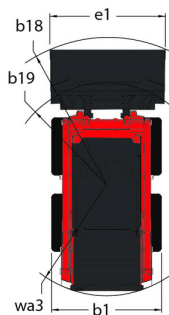

Capacities		Métrique
Rated Operating Capacity		817 kg
Unladen weight		2892 kg
Tipping capacity		1633 kg
Weight and dimensions		
Wheelbase	y	988 mm
Overall Operating Height - Fully Raised	h27	3876 mm
Height to Hinge Pin - Fully Raised	h28	3023 mm
Overall Height to top of ROPS	h17	1948 mm
Dump angle at full height	a5	38 °
Dump height	h29	2379 mm
Overall length with bucket	l16	3139 mm
Dump reach - Full height	r6	579 mm
Rollback at ground	a13	28 °
Rollback Angle at Full Height	a4	99 °
Seat to ground height	h30	930 mm
Overall width less bucket	b1	1582 mm
Bucket Width	e1	1562 mm
Ground clearance	m4	160 mm
Overall length - Less Bucket	l2	2425 mm
Departure angle	a2	19 °
Clearance Radius - Front with Bucket	b18	1869 mm
Rear departure angle		19 °
Performances		
Travel speed (unladen)		12.60 km/h
Wheels		
Standard tires		10 x 16.5 - 10 PR HD
Engine		
Engine brand		Yanmar
Engine model		4TNV98-ZNMS3R1
Engine norm		iT4
Gross Power		52.10 kW
Net Power		51.20 kW
Max. torque / Engine rotation		241 Nm / 2500 rpm
Power source		Diesel
Number of cylinders		4
Battery voltage		12 V
Accessory plug		12 V
Alternator - Ampere		100 A
Starter		3 kW
Hydraulics		
Standard flow - Auxiliary hydraulics		71.40 l/min
Auxiliary Hydraulic Pressure		207 bar
Tank capacities		
Fuel tank		62.50 l
Hydraulic tank capacity		41.60 l
Displacement		3319 mm³
LH Chain case		8.50 l
RH Chain case		8.50 l

1800R - Schémas d'encombrement