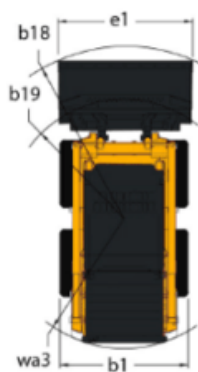

R180 - Dimensional drawing