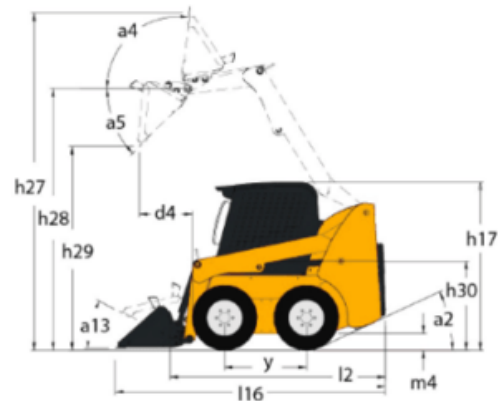

R180 - Dimensional drawing