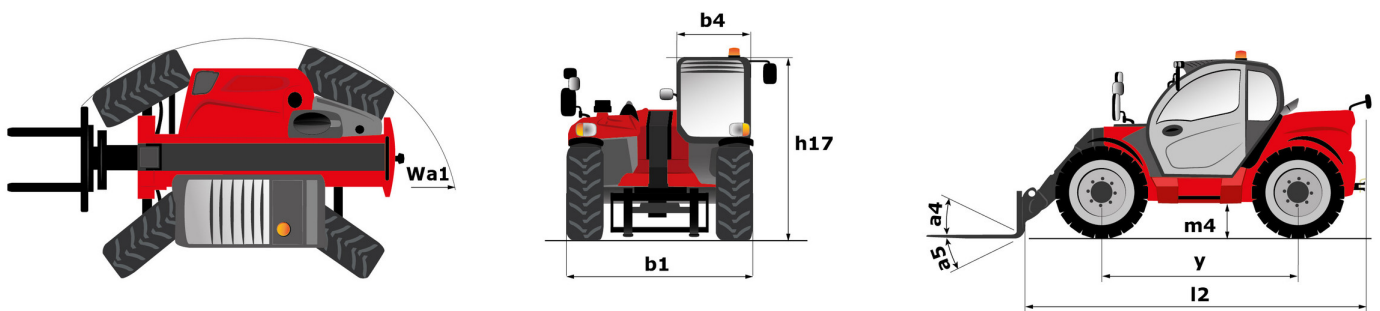

Optional tires tab

	Overall height	Overall width
TRELLEBORG - TH400 - 460/70 R24 159A8	2.37 m	2.40 m
TRELLEBORG - TH400 - 500/70 R24 164A8	2.39 m	2.42 m
MICHELIN - XMCL - 500/70 R24 164A8	2.39 m	2.43 m
MICHELIN - BIBLOAD - 460/70 R24 159A8	2.37 m	2.40 m
MICHELIN - BIBLOAD - 500/70 R24 164A8	2.39 m	2.43 m
MICHELIN - XHA - 15.5 R25	2.37 m	2.40 m
NOKIAN - TRI STEEL - 460/65 R24 156A8	2.36 m	2.40 m
MICHELIN - XMCL - 460/70 R24 159A8	2.37 m	2.40 m
VREDESTEIN - ENDURION - 460/70 R24 159A8	2.38 m	2.41 m
VREDESTEIN - ENDURION - 500/70 R24 164A8	2.41 m	2.44 m
TRELLEBORG - TH500 - 460/70 R24 159A8	2.37 m	2.40 m
ALLIANCE - A585 - 460/70 R24 159A8	2.37 m	2.40 m

MLT-X 737-130 PS+ - габаритный чертеж