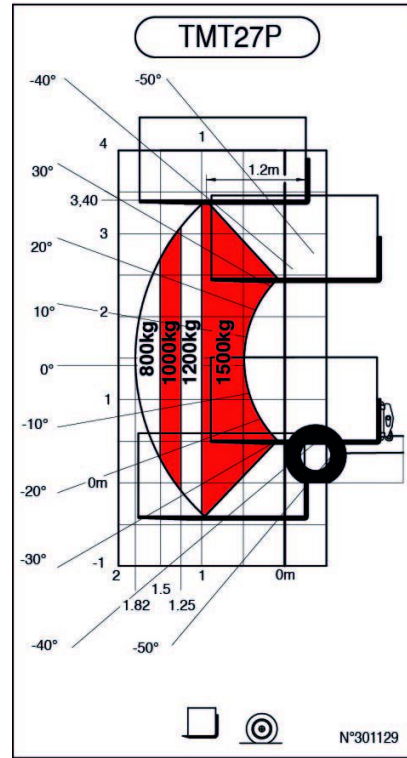

Scheda tecnica :

TMT 27P Y ST5

 **MANITOU**
HANDLING YOUR WORLD

TMT 27P Y ST5 - Diagramma di carico

Machine on tires with forks Metric

Machine on tires with forks LC 1200 mm Metric

MANITOU **HANDLING YOUR WORLD**