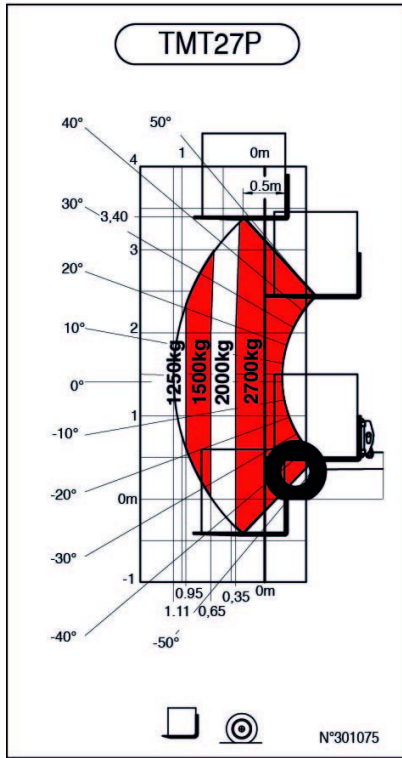

Scheda tecnica :

TMT 27P Y ST5

 **MANITOU**
HANDLING YOUR WORLD

TMT 27P Y ST5 - Diagramma di carico

Machine on tires with forks Metric

Machine on tires with forks LC 1200 mm Metric

MANITOU **HANDLING YOUR WORLD**