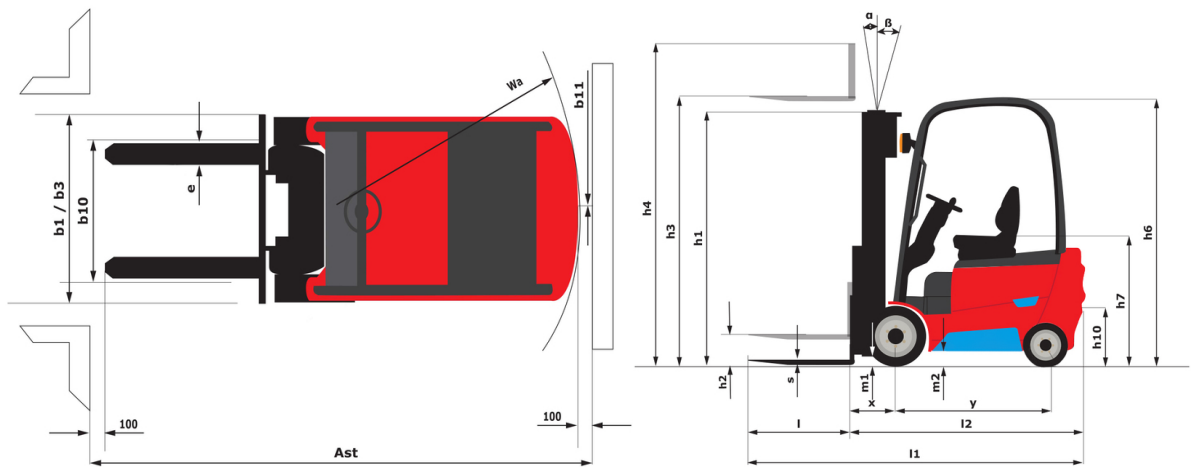

ME 425 LD LIFT

 **MANITOU**
HANDLING YOUR WORLD