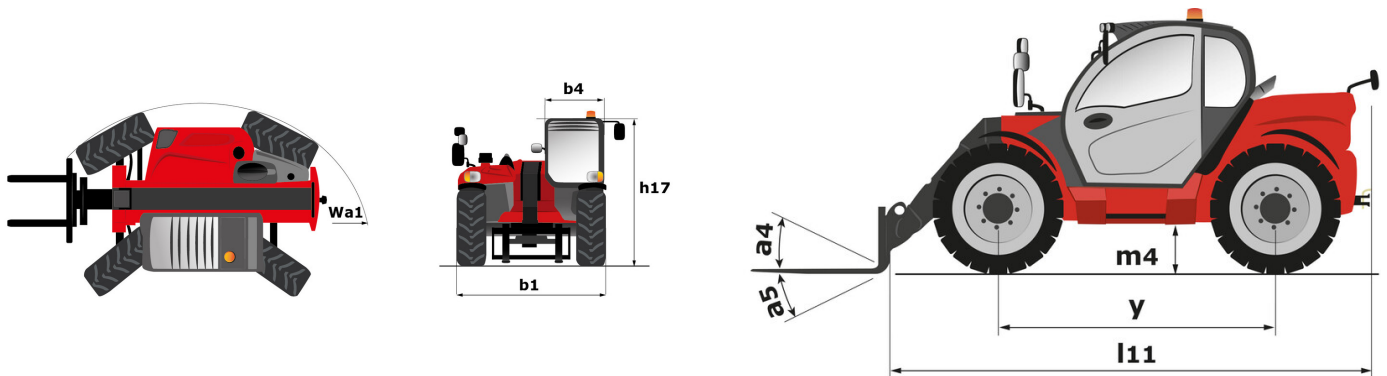

Optional tires tab

TRELLEBORG - TH400 - 500/70 R24 164A8
TRELLEBORG - TH400 - 460/70 R24 159A8
MICHELIN - XMCL - 500/70 R24 164A8
MICHELIN - BIBLOAD - 460/70 R24 159A8
MICHELIN - BIBLOAD - 500/70 R24 164A8
MICHELIN - XHA - 15.5 R25
NOKIAN - TRI STEEL - 460/65 R24 156A8
VREDESTEIN - ENDURION - 460/70 R24 159A8
VREDESTEIN - ENDURION - 500/70 R24 164A8
TRELLEBORG - TH500 - 460/70 R24 159A8
ALLIANCE - A585 - 460/70 R24 159A8

Overall height
2.37 m
2.39 m
2.39 m
2.37 m
2.39 m
2.37 m
2.36 m
2.38 m
2.41 m
2.37 m
2.37 m

Overall width
2.40 m
2.42 m
2.43 m
2.40 m
2.43 m
2.40 m
2.40 m
2.41 m
2.44 m
2.40 m
2.40 m

MLT 733-115 LSU - Maßzeichnung