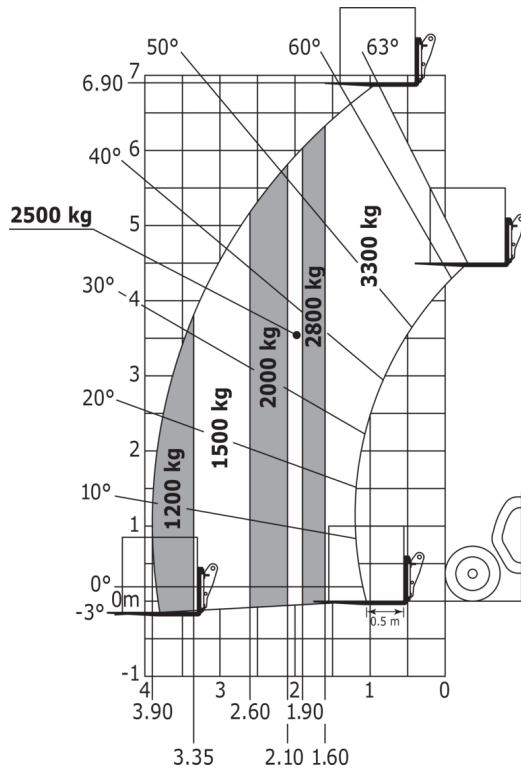

MLT 733-115 LSU - Traglasttabellen

Machine on tires with forks Metric