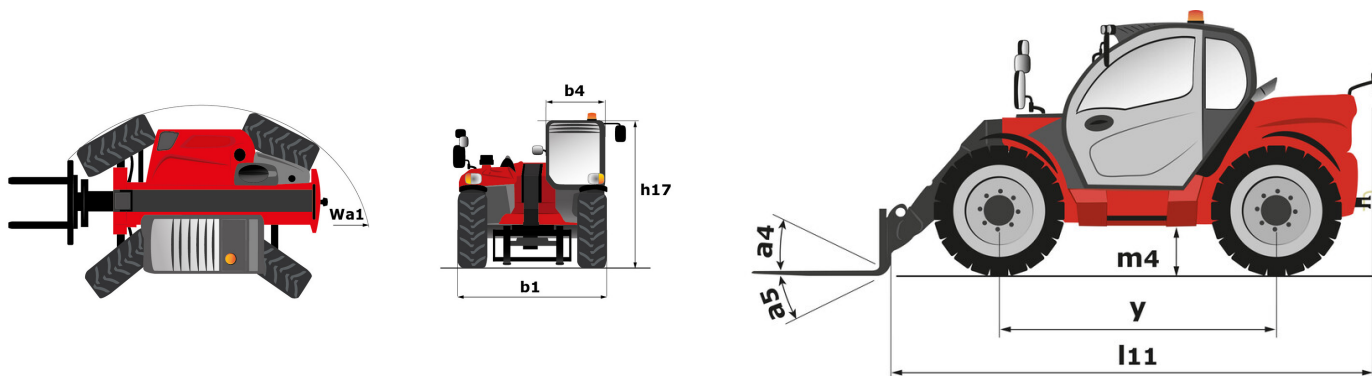

Optional tires tab

	Overall height	Overall width
TRELLEBORG - TH400 - 500/70 R24 164A8	2.37 m	2.40 m
TRELLEBORG - TH400 - 460/70 R24 159A8	2.39 m	2.42 m
MICHELIN - XMCL - 500/70 R24 164A8	2.39 m	2.43 m
MICHELIN - BIBLOAD - 460/70 R24 159A8	2.37 m	2.40 m
MICHELIN - BIBLOAD - 500/70 R24 164A8	2.39 m	2.43 m
MICHELIN - XHA - 15.5 R25	2.37 m	2.40 m
NOKIAN - TRI STEEL - 460/65 R24 156A8	2.36 m	2.40 m
MICHELIN - XMCL - 460/70 R24 159A8	2.37 m	2.40 m
VREDESTEIN - ENDURION - 460/70 R24 159A8	2.38 m	2.41 m
VREDESTEIN - ENDURION - 500/70 R24 164A8	2.41 m	2.44 m
TRELLEBORG - TH500 - 460/70 R24 159A8	2.37 m	2.40 m
ALLIANCE - A585 - 460/70 R24 159A8	2.37 m	2.40 m

MLT 733-115 LSU - Dimensional drawing