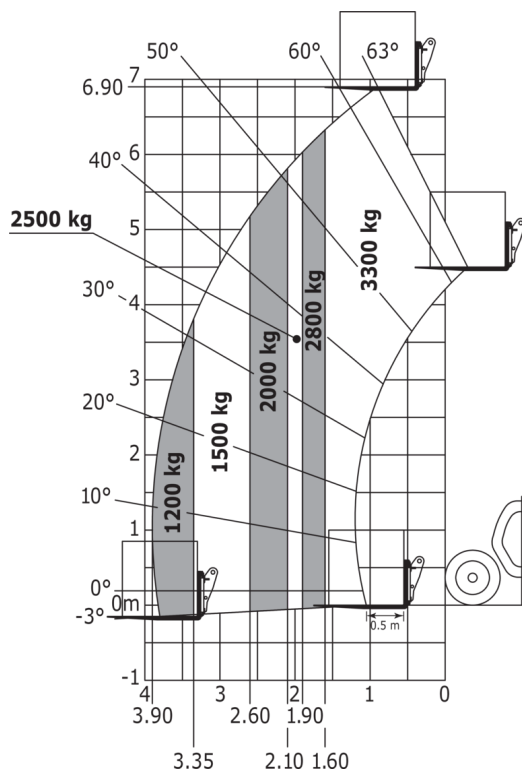

MLT 733-115 LSU - Load chart

Machine on tires with forks Metric