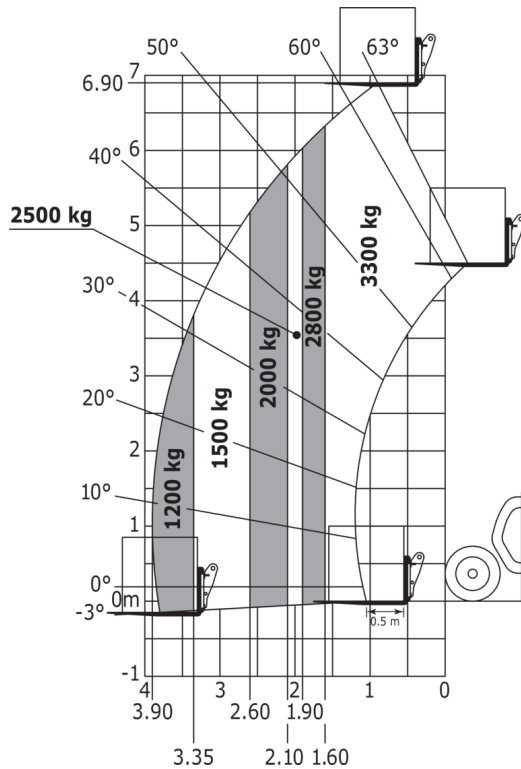

MLT 733-115 LSU (S1) - Load chart

Machine on tires with forks Metric