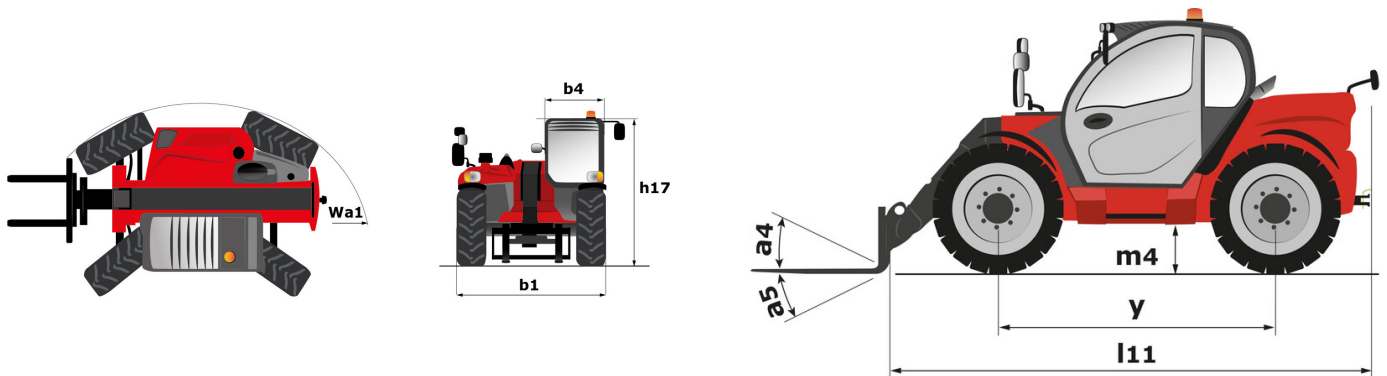

Optional tires tab

TRELLEBORG - TH400 - 500/70 R24 164A8
TRELLEBORG - TH400 - 460/70 R24 159A8
MICHELIN - XMCL - 500/70 R24 164A8
MICHELIN - BIBLOAD - 460/70 R24 159A8
MICHELIN - BIBLOAD - 500/70 R24 164A8
MICHELIN - XHA - 15.5 R25 158A2
NOKIAN - TRI STEEL - 460/65 R24 156A8
VREDESTEIN - ENDURION - 460/70 R24 159A8
VREDESTEIN - ENDURION - 500/70 R24 164A8
TRELLEBORG - TH500 - 460/70 R24 159A8
ALLIANCE - A585 - 460/70 R24 159A8

Overall height
2.37 m
2.39 m
2.39 m
2.37 m
2.39 m
2.37 m
2.36 m
2.38 m
2.41 m
2.37 m
2.37 m

Overall width
2.40 m
2.42 m
2.43 m
2.40 m
2.43 m
2.40 m
2.40 m
2.41 m
2.44 m
2.40 m
2.40 m

MLT 733-115 LSU (S1) - Dimensional drawing