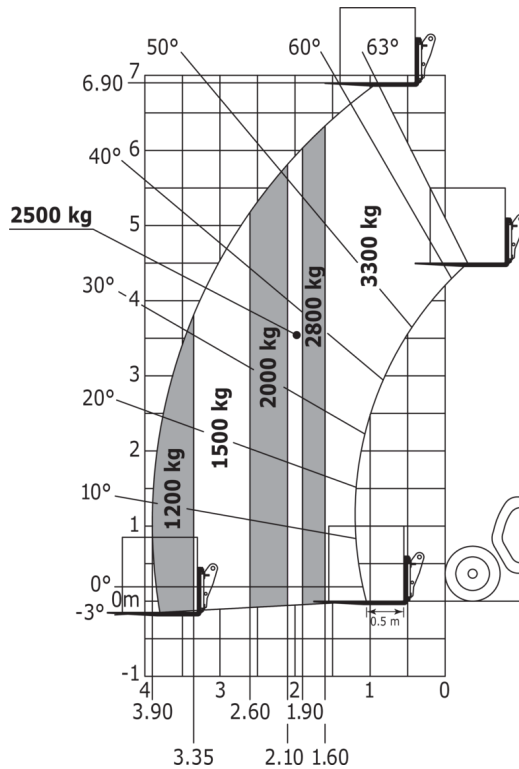

MLT 733-115 LSU - Load chart

Machine on tires with forks Metric