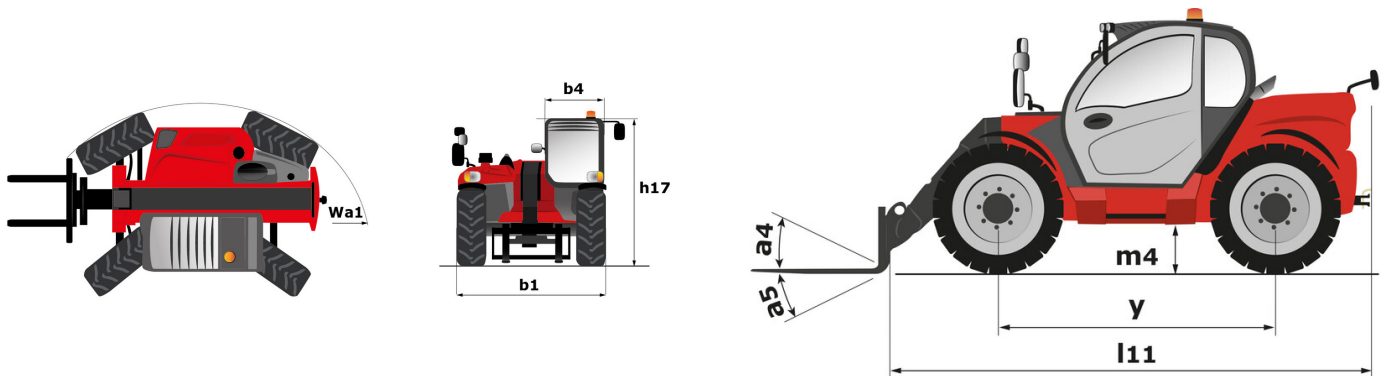

Optional tires tab

TRELLEBORG - TH400 - 500/70 R24 164A8
TRELLEBORG - TH400 - 460/70 R24 159A8
MICHELIN - XMCL - 500/70 R24 164A8
MICHELIN - BIBLOAD - 460/70 R24 159A8
MICHELIN - BIBLOAD - 500/70 R24 164A8
MICHELIN - XHA - 15.5 R25
NOKIAN - TRI STEEL - 460/65 R24 156A8
VREDESTEIN - ENDURION - 460/70 R24 159A8
VREDESTEIN - ENDURION - 500/70 R24 164A8
TRELLEBORG - TH500 - 460/70 R24 159A8
ALLIANCE - A585 - 460/70 R24 159A8

Overall height
2.37 m
2.39 m
2.39 m
2.37 m
2.39 m
2.37 m
2.36 m
2.38 m
2.41 m
2.37 m

Overall width
2.40 m
2.42 m
2.43 m
2.40 m
2.43 m
2.40 m
2.40 m
2.41 m
2.44 m
2.40 m
2.40 m

MLT 733-115 LSU - Dimensional drawing