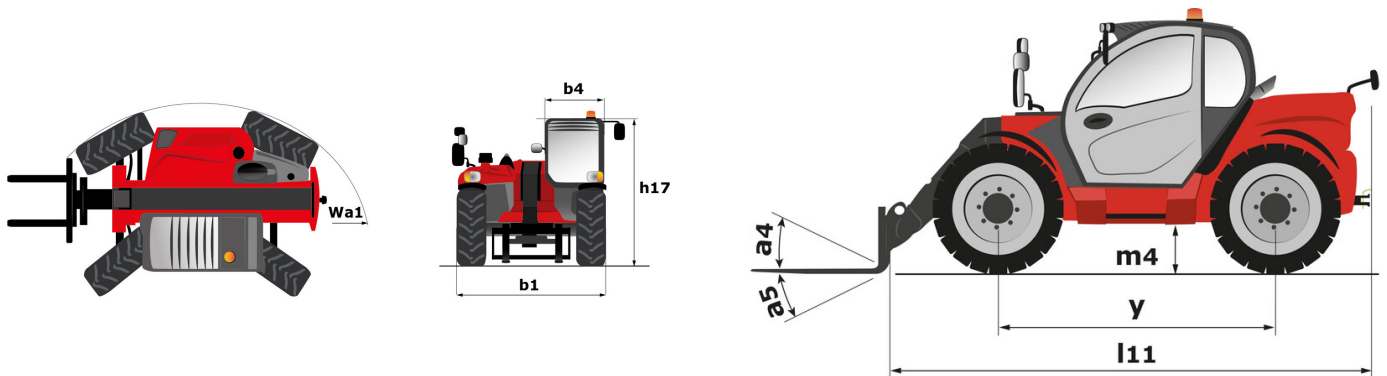

Optional tires tab

TRELLEBORG - TH400 - 500/70 R24 164A8
TRELLEBORG - TH400 - 460/70 R24 159A8
MICHELIN - XMCL - 500/70 R24 164A8
MICHELIN - BIBLOAD - 460/70 R24 159A8
MICHELIN - BIBLOAD - 500/70 R24 164A8
MICHELIN - XHA - 15.5 R25 158A2
NOKIAN - TRI STEEL - 460/65 R24 156A8
VREDESTEIN - ENDURION - 460/70 R24 159A8
VREDESTEIN - ENDURION - 500/70 R24 164A8
TRELLEBORG - TH500 - 460/70 R24 159A8
ALLIANCE - A585 - 460/70 R24 159A8

Overall height
7 ft 9 in
7 ft 10 in
7 ft 10 in
7 ft 9 in
7 ft 10 in
7 ft 9 in
7 ft 9 in
7 ft 10 in
7 ft 11 in
7 ft 11 in
7 ft 9 in
7 ft 9 in

Overall width
7 ft 10 in
7 ft 11 in
8 ft
7 ft 10 in
8 ft
7 ft 10 in
7 ft 10 in
7 ft 11 in
8 ft
7 ft 10 in
7 ft 10 in

MLT 733-115 LSU (S1) - Dimensional drawing