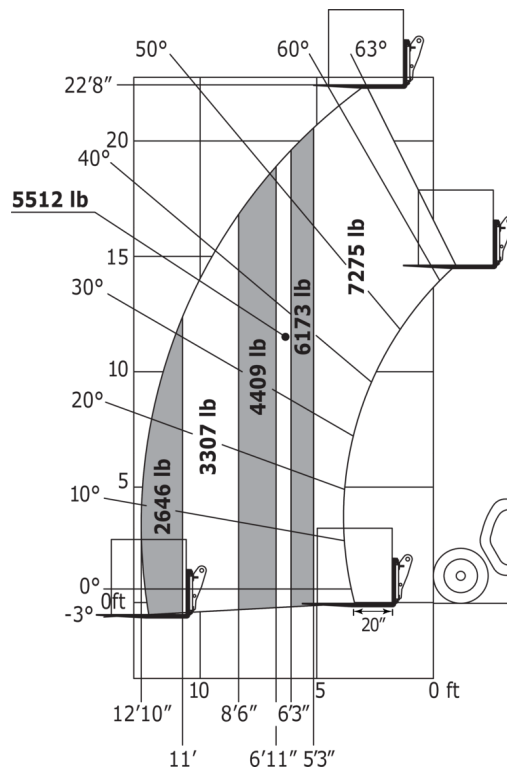

MLT 733-115 LSU (S1) - Load chart

Machine on tires with forks Imperial