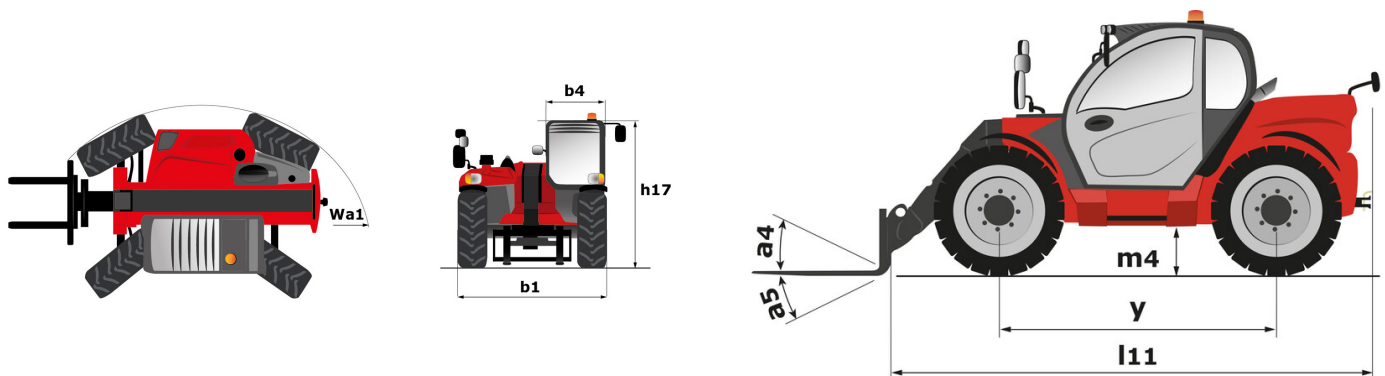

Optional tires tab

TRELLEBORG - TH400 - 500/70 R24 164A8
TRELLEBORG - TH400 - 460/70 R24 159A8
MICHELIN - XMCL - 500/70 R24 164A8
MICHELIN - BIBLOAD - 460/70 R24 159A8
MICHELIN - BIBLOAD - 500/70 R24 164A8
MICHELIN - XHA - 15.5 R25 158A2
NOKIAN - TRI STEEL - 460/65 R24 156A8
VREDESTEIN - ENDURION - 460/70 R24 159A8
VREDESTEIN - ENDURION - 500/70 R24 164A8
TRELLEBORG - TH500 - 460/70 R24 159A8
ALLIANCE - A585 - 460/70 R24 159A8

Overall height
7 ft 9 in
7 ft 10 in
7 ft 10 in
7 ft 9 in
7 ft 10 in
7 ft 9 in
7 ft 9 in
7 ft 10 in
7 ft 11 in
7 ft 11 in
7 ft 9 in
7 ft 9 in

Overall width
7 ft 10 in
7 ft 11 in
8 ft
7 ft 10 in
8 ft
7 ft 10 in
7 ft 10 in
7 ft 11 in
8 ft
7 ft 10 in
7 ft 10 in

MLT 733-115 LSU (S1) - Dimensional drawing