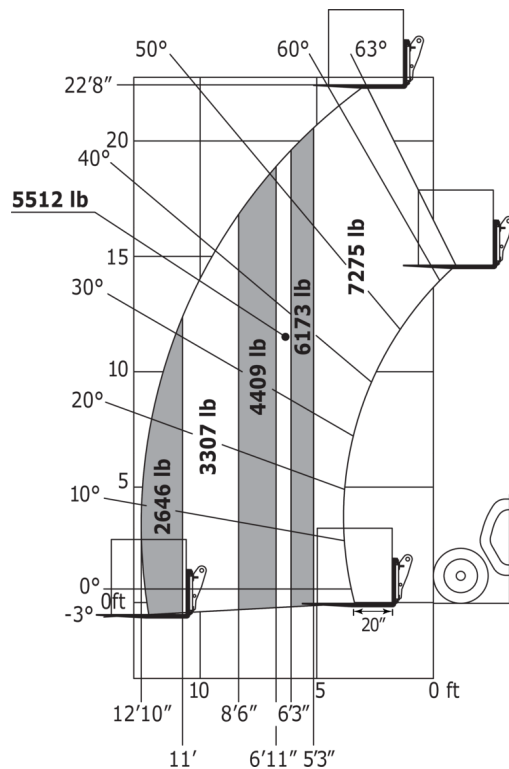

Overall height
7 ft 9 in
7 ft 10 in
7 ft 10 in
7 ft 9 in
7 ft 10 in
7 ft 9 in
7 ft 9 in
7 ft 10 in
7 ft 11 in
7 ft 11 in
7 ft 9 in
7 ft 9 in

Overall width
7 ft 10 in
7 ft 11 in
8 ft
7 ft 10 in
8 ft
7 ft 10 in
7 ft 10 in
7 ft 11 in
8 ft
7 ft 10 in
7 ft 10 in

MLT 733-115 LSU (S1) - Dimensional drawing

MLT 733-115 LSU (S1) - Load chart

Machine on tires with forks Imperial

Head Office

B.P. 249 - 430 rue de l'Aubinière
44150 Ancenis Cedex - France

Tel: +33 (0)2 40 09 10 11 - Fax: +33 (0)2 40 09 10 97