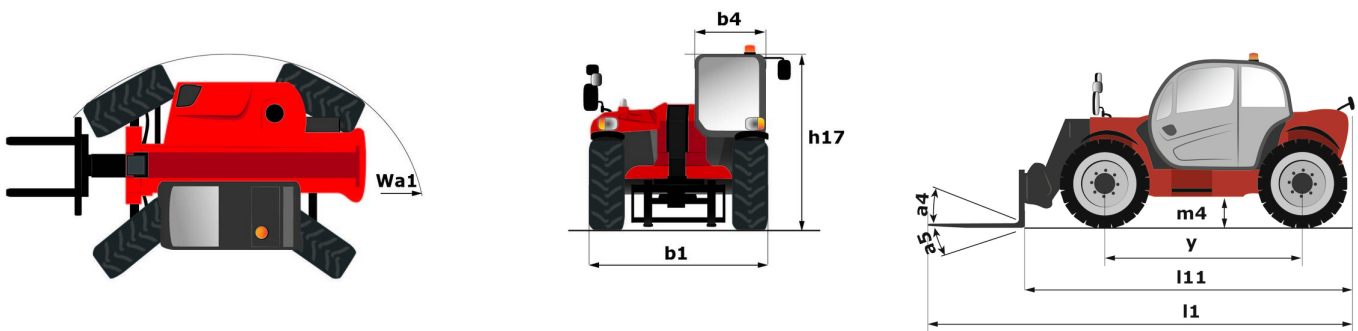

MT 730 H - Tekening met afmetingen