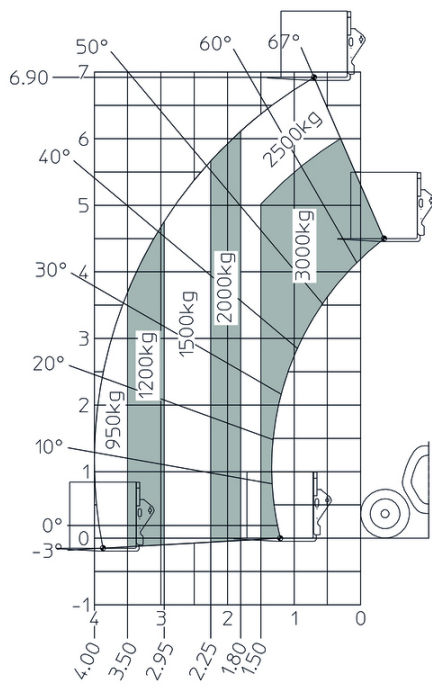

Technische fiche :

MT 730 H

 **MANITOU**
HANDLING YOUR WORLD

Capacities		Metrisch
Max. capacity		3000 kg
Max. lifting height		6.90 m
Max. outreach		4 m
Weight and dimensions		
Overall length to carriage	l11	4.67 m
Overall length (with forks)	l1	5.77 m
Overall width	b1	1.99 m
Overall height	h17	1.99 m
Wheelbase	y	2.69 m
Ground clearance	m4	0.34 m
Overall cab width	b4	0.79 m
Tilt-up angle	a4	11 °
Tilt-down angle	a5	116 °
External turning radius (over tyres)	Wa1	3.33 m
Unladen weight (with forks)		5880 kg
Overall weight		5880 kg
Standard tires		Alliance - 380/75 R20 148A8 A580
Forks length / width / section	l / e / s	1070 mm x 100 mm x 50 mm
Performances		
Lifting		9.42 s
Lowering		7.53 s
Extension		7.43 s
Retraction		9.36 s
Crowd		3.21 s
Dump		2.15 s
Engine		
Engine brand		Kubota
Engine norm		Stage V
Engine model		V3307-CR-T-mthmEW05
Number of cylinders / Capacity of cylinders		4 - 3331 cm³
I.C. Engine power rating - Power		75 Hp / 54.60 kW
Max. torque / Engine rotation		263 Nm @ 1400 rpm
Drawbar pull (Laden)		3860 daN
Transmission		
Transmission type		Hydrostatic
Number of gears (forward / reverse)		2 / 2
Max. travel speed		24.90 km/h
Service brake		Hydraulic
Hydraulics		
Hydraulic pump type		Gear pump
Hydraulic flow / Pressure		88 l/min-245 bar
Tank capacities		
Engine oil		11 l
Hydraulic oil		115 l
Fuel tank		90 l
Noise and vibration		
Noise at driving position (LpA)		74 dB
Noise to environment (LWA)		103 dB
Vibration on hands/arms		< 2.50 m/s²
Miscellaneous		
Steering wheels (front / rear)		4 / 4
Safety cab homologation		Cabin ROPS - FOPS level 2

MT 730 H - Tekening met afmetingen

MT 730 H - Lastendiagram

Machine on tires with forks Metric

Hoofdkantoor

B.P. 249 - 430 rue de l'Aubinière

44150 Ancenis Cedex - Frankrijk

Tel.: 00 33 (0)2 40 09 10 11 - Fax: 00 33 (0)2 40 09 10 97