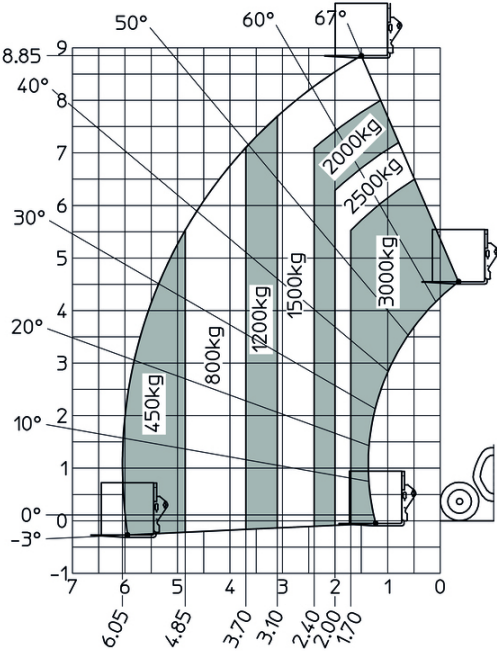

Technische fiche :

MT 930 H

Capacities		Metrisch
Max. capacity		3000 kg
Max. lifting height		8.85 m
Max. outreach		6.05 m
Weight and dimensions		
Overall length to carriage	l11	4.67 m
Overall length (with forks)	l1	5.77 m
Overall width	b1	1.99 m
Overall height	h17	1.99 m
Wheelbase	y	2.69 m
Ground clearance	m4	0.35 m
Overall cab width	b4	0.79 m
Tilt-up angle	a4	11 °
Tilt-down angle	a5	116 °
External turning radius (over tyres)	Wa1	3.35 m
Unladen weight (with forks)		6550 kg
Overall weight		6550 kg
Standard tires		Alliance - 380/75 R20 148A8 A580
Forks length / width / section	l / e / s	1070 mm x 100 mm x 50 mm
Performances		
Lifting		10.24 s
Lowering		7.95 s
Extension		9.89 s
Retraction		9.48 s
Crowd		3.06 s
Dump		2.44 s
Engine		
Engine brand		Kubota
Engine norm		Stage V
Engine model		V3307-CR-TEW05
Number of cylinders / Capacity of cylinders		4 - 3331 cm³
I.C. Engine power rating - Power		75 Hp / 54.60 kW
Max. torque / Engine rotation		263 Nm @ 1400 rpm
Drawbar pull (Laden)		3860 daN
Transmission		
Transmission type		Hydrostatic
Number of gears (forward / reverse)		2 / 2
Max. travel speed		24.90 km/h
Service brake		Hydraulic
Hydraulics		
Hydraulic pump type		Gear pump
Hydraulic flow / Pressure		88 l/min-245 bar
Tank capacities		
Engine oil		11 l
Hydraulic oil		115 l
Fuel tank		90 l
Noise and vibration		
Noise at driving position (LpA)		74 dB
Noise to environment (LWA)		103 dB
Vibration on hands/arms		< 2.50 m/s²
Miscellaneous		
Steering wheels (front / rear)		2 / 2
Safety cab homologation		Cabin ROPS - FOPS level 2

MT 930 H - Tekening met afmetingen

MT 930 H - Lastendiagram

Machine on tires with forks Metric

Hoofdkantoor

B.P. 249 - 430 rue de l'Aubinière

44150 Ancenis Cedex - Frankrijk

Tel.: 00 33 (0)2 40 09 10 11 - Fax: 00 33 (0)2 40 09 10 97