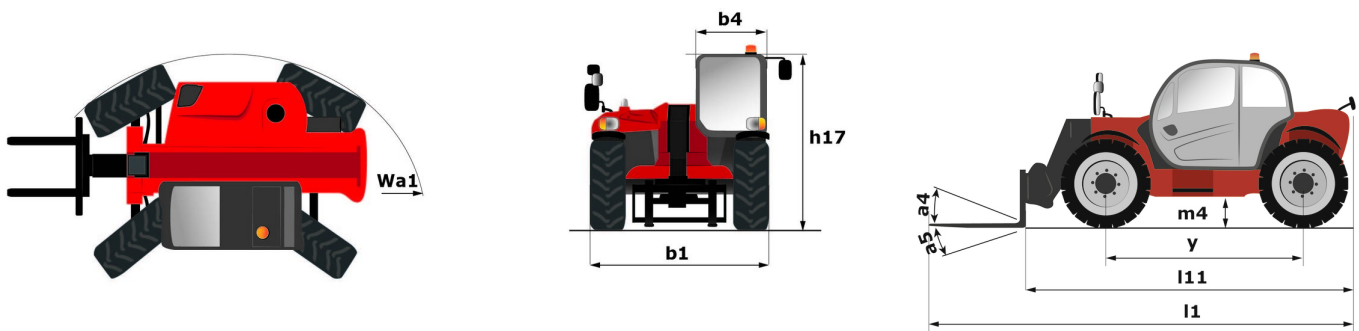

MT 930 H - Tekening met afmetingen