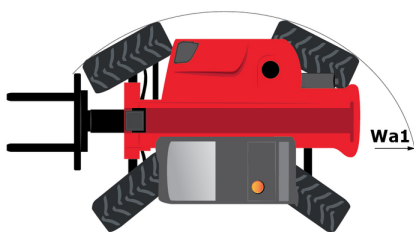

MT 930 HA - Tekening met afmetingen