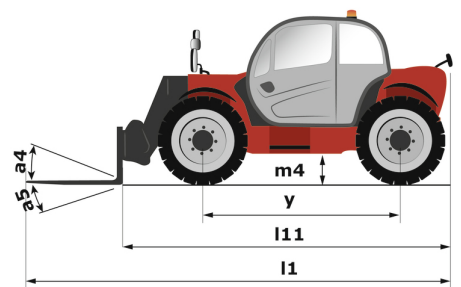

MT 930 HA - Tekening met afmetingen