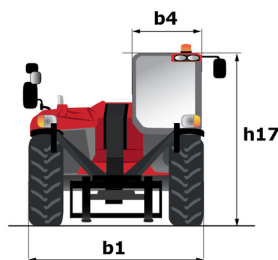

MT 930 HA - Tekening met afmetingen