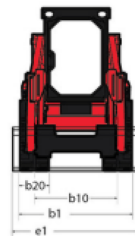

2100V - Tekening met afmetingen