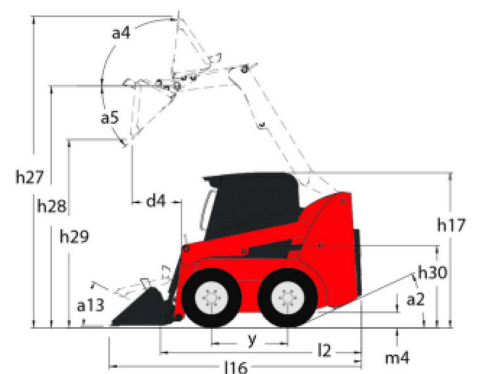

2100V - Tekening met afmetingen