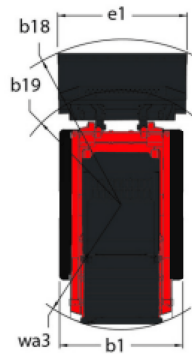

2100VT - Tekening met afmetingen