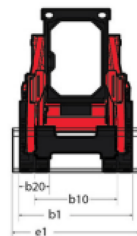

2100VT - Tekening met afmetingen