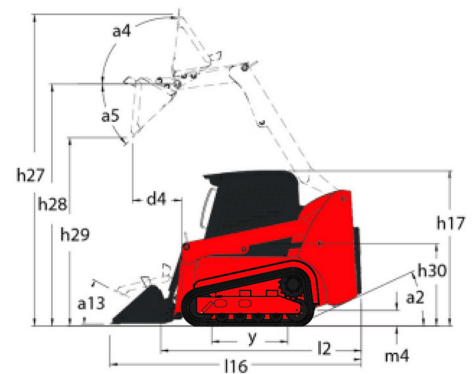

2100VT - Tekening met afmetingen