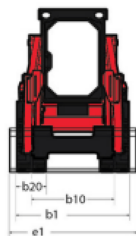

2750V - Schémas d'encombrement