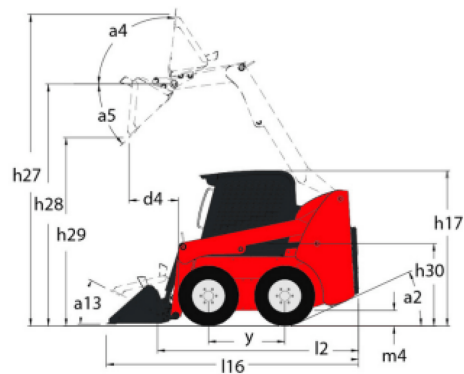

2750V - Schémas d'encombrement