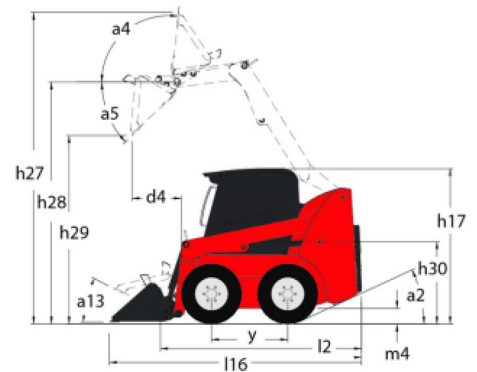

2750V - Schémas d'encombrement