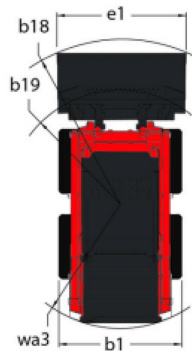

2750V - Schémas d'encombrement