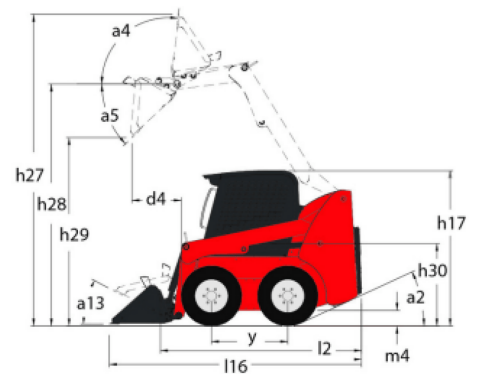

2750V - Schémas d'encombrement