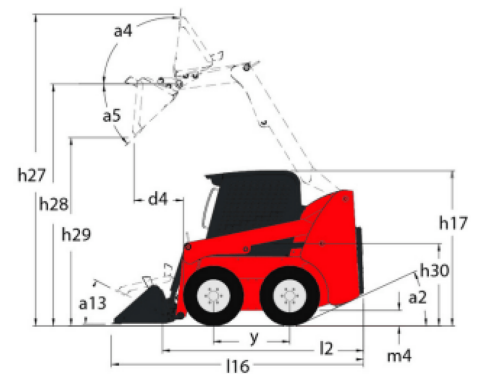

2750V - Schémas d'encombrement