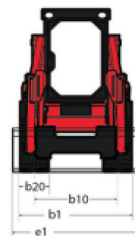

2750V - Schémas d'encombrement