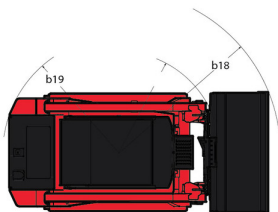

1350RT - Tekening met afmetingen