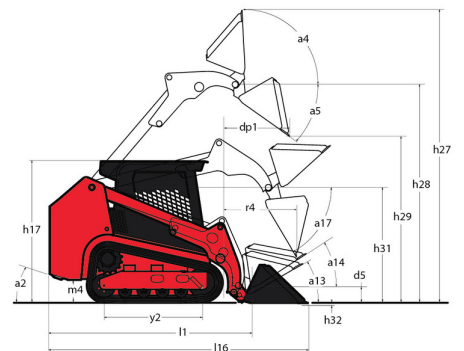

1350RT - Tekening met afmetingen