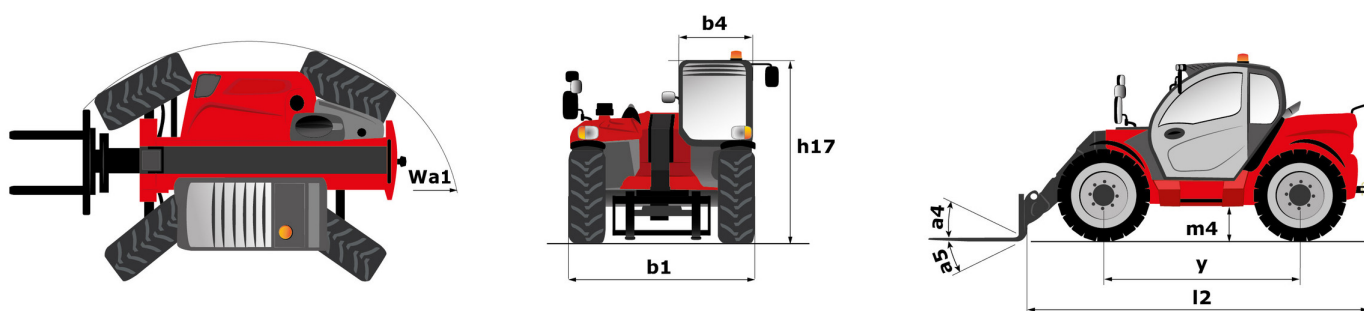

Optional tires tab

	Overall height	Overall width
VREDESTEIN - ENDURION - 460/70 R24 159A8	2.38 m	2.41 m
VREDESTEIN - ENDURION - 500/70 R24 164A8	2.41 m	2.44 m
MICHELIN - BIBLOAD - 460/70 R24 159A8	2.37 m	2.40 m
MICHELIN - BIBLOAD - 500/70 R24 164A8	2.39 m	2.43 m
MICHELIN - XHA - 15.5 R25	2.37 m	2.40 m
MICHELIN - XMCL - 460/70 R24 159A8	2.37 m	2.40 m
MICHELIN - XMCL - 500/70 R24 164A8	2.39 m	2.43 m
NOKIAN - TRI STEEL - 460/65 R24 156A8	2.36 m	2.40 m
TRELLEBORG - TH400 - 460/70 R24 159A8	2.37 m	2.40 m
TRELLEBORG - TH400 - 500/70 R24 164A8	2.39 m	2.42 m
ALLIANCE - A585 - 460/70 R24 159A8	2.37 m	2.40 m

MLT 741-130 PS+ - Maßzeichnung