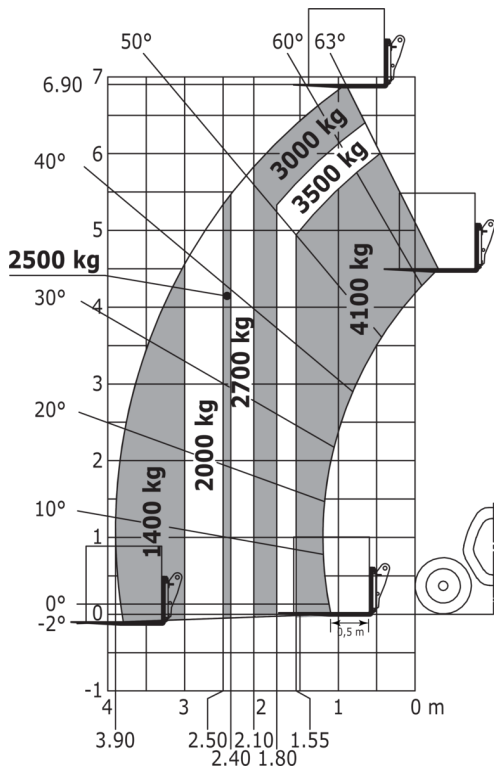

MLT 741-130 PS+ - Traglasttabellen

Machine on tires with forks Metric