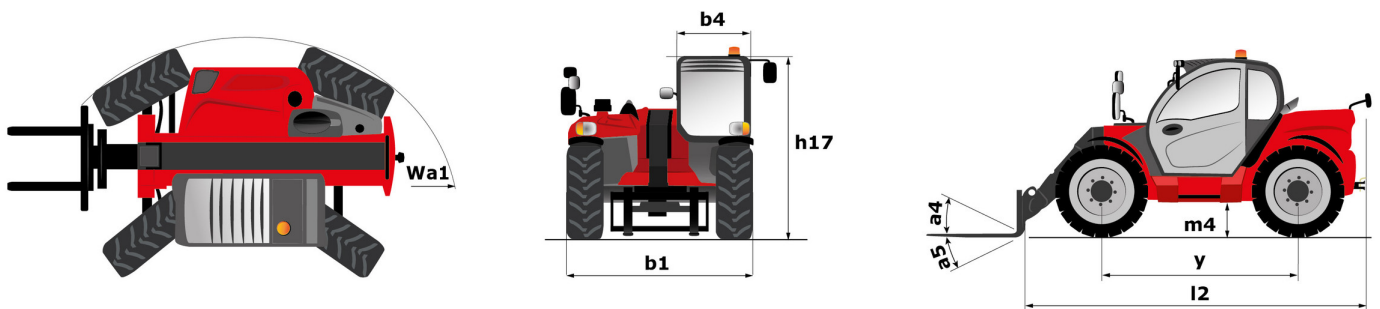

Optional tires tab

	Overall height	Overall width
VREDESTEIN - ENDURION - 460/70 R24 159A8	2.38 m	2.41 m
VREDESTEIN - ENDURION - 500/70 R24 164A8	2.41 m	2.44 m
MICHELIN - BIBLOAD - 460/70 R24 159A8	2.37 m	2.40 m
MICHELIN - BIBLOAD - 500/70 R24 164A8	2.39 m	2.43 m
MICHELIN - XHA - 15.5 R25	2.37 m	2.40 m
MICHELIN - XMCL - 460/70 R24 159A8	2.37 m	2.40 m
MICHELIN - XMCL - 500/70 R24 164A8	2.39 m	2.43 m
NOKIAN - TRI STEEL - 460/65 R24 156A8	2.36 m	2.40 m
TRELLEBORG - TH400 - 460/70 R24 159A8	2.37 m	2.40 m
TRELLEBORG - TH400 - 500/70 R24 164A8	2.39 m	2.42 m
ALLIANCE - A585 - 460/70 R24 159A8	2.37 m	2.40 m

MLT 741-130 PS+ - Maßzeichnung