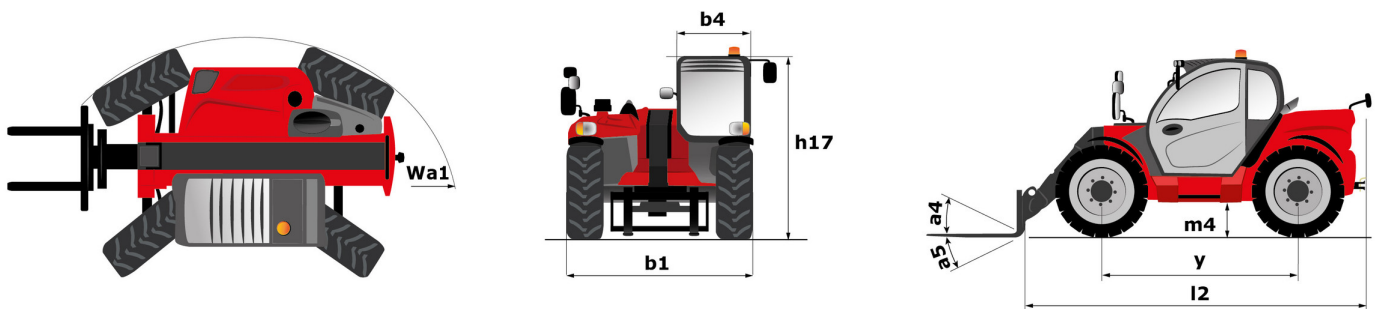

Optional tires tab

	Overall height	Overall width
VREDESTEIN - ENDURION - 460/70 R24 159A8	2.38 m	2.41 m
VREDESTEIN - ENDURION - 500/70 R24 164A8	2.41 m	2.44 m
MICHELIN - BIBLOAD - 460/70 R24 159A8	2.37 m	2.40 m
MICHELIN - BIBLOAD - 500/70 R24 164A8	2.39 m	2.43 m
MICHELIN - XHA - 15.5 R25	2.37 m	2.40 m
MICHELIN - XMCL - 460/70 R24 159A8	2.37 m	2.40 m
MICHELIN - XMCL - 500/70 R24 164A8	2.39 m	2.43 m
NOKIAN - TRI STEEL - 460/65 R24 156A8	2.36 m	2.40 m
TRELLEBORG - TH400 - 460/70 R24 159A8	2.37 m	2.40 m
TRELLEBORG - TH400 - 500/70 R24 164A8	2.39 m	2.42 m
ALLIANCE - A585 - 460/70 R24 159A8	2.37 m	2.40 m

MLT 741-130 PS+ - Dimensional drawing