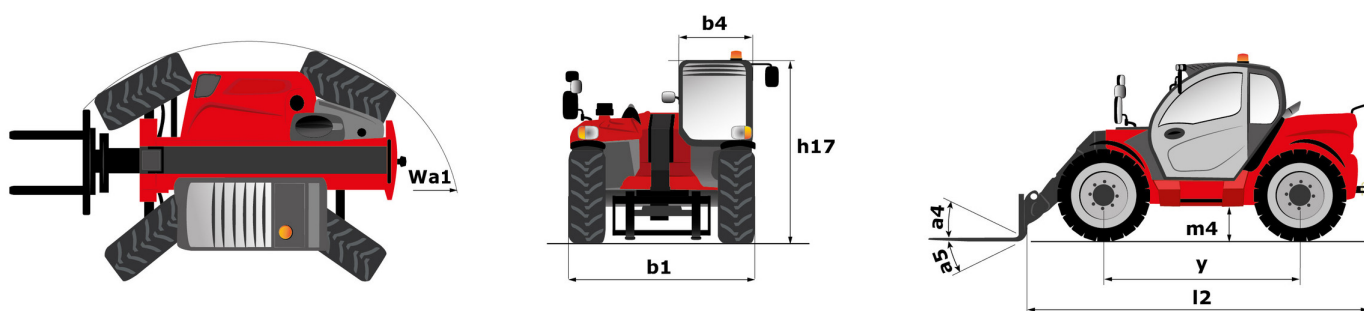

Optional tires tab

	Overall height	Overall width
VREDESTEIN - ENDURION - 460/70 R24 159A8	2.38 m	2.41 m
VREDESTEIN - ENDURION - 500/70 R24 164A8	2.41 m	2.44 m
MICHELIN - BIBLOAD - 460/70 R24 159A8	2.37 m	2.40 m
MICHELIN - BIBLOAD - 500/70 R24 164A8	2.39 m	2.43 m
MICHELIN - XHA - 15.5 R25 158A2	2.37 m	2.40 m
MICHELIN - XMCL - 460/70 R24 159A8	2.37 m	2.40 m
MICHELIN - XMCL - 500/70 R24 164A8	2.39 m	2.43 m
NOKIAN - TRI STEEL - 460/65 R24 156A8	2.36 m	2.40 m
TRELLEBORG - TH400 - 460/70 R24 159A8	2.37 m	2.40 m
TRELLEBORG - TH400 - 500/70 R24 164A8	2.39 m	2.42 m
ALLIANCE - A585 - 460/70 R24 159A8	2.37 m	2.40 m

MLT 741-130 PS+ - Dimensional drawing