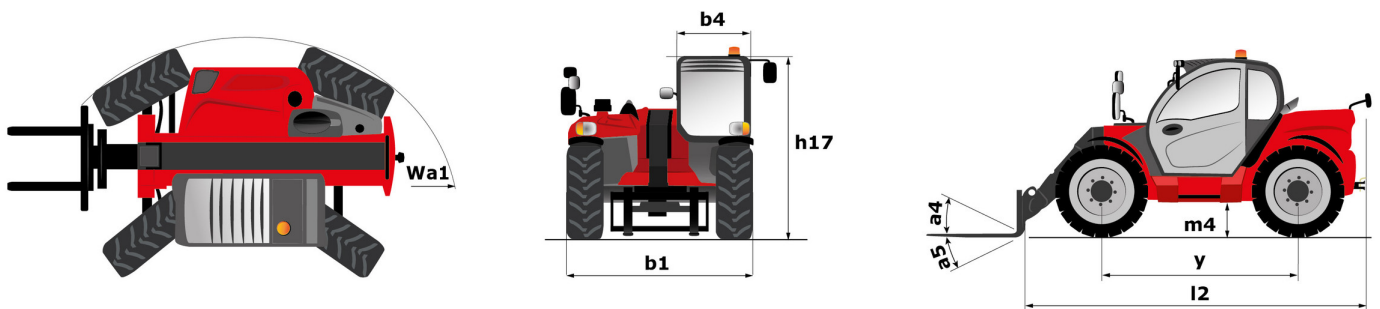

Optional tires tab

	Overall height	Overall width
VREDESTEIN - ENDURION - 460/70 R24 159A8	2.38 m	2.41 m
VREDESTEIN - ENDURION - 500/70 R24 164A8	2.41 m	2.44 m
MICHELIN - BIBLOAD - 460/70 R24 159A8	2.37 m	2.40 m
MICHELIN - BIBLOAD - 500/70 R24 164A8	2.39 m	2.43 m
MICHELIN - XHA - 15.5 R25	2.37 m	2.40 m
MICHELIN - XMCL - 460/70 R24 159A8	2.37 m	2.40 m
MICHELIN - XMCL - 500/70 R24 164A8	2.39 m	2.43 m
NOKIAN - TRI STEEL - 460/65 R24 156A8	2.36 m	2.40 m
TRELLEBORG - TH400 - 460/70 R24 159A8	2.37 m	2.40 m
TRELLEBORG - TH400 - 500/70 R24 164A8	2.39 m	2.42 m
ALLIANCE - A585 - 460/70 R24 159A8	2.37 m	2.40 m

MLT 741-130 PS+ - Dimensional drawing