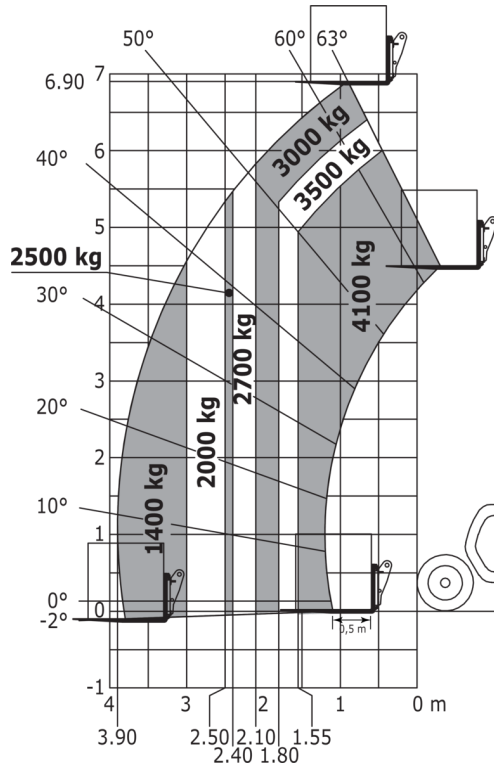

MLT 741-130 PS+ - Lastendiagram

Machine on tires with forks Metric