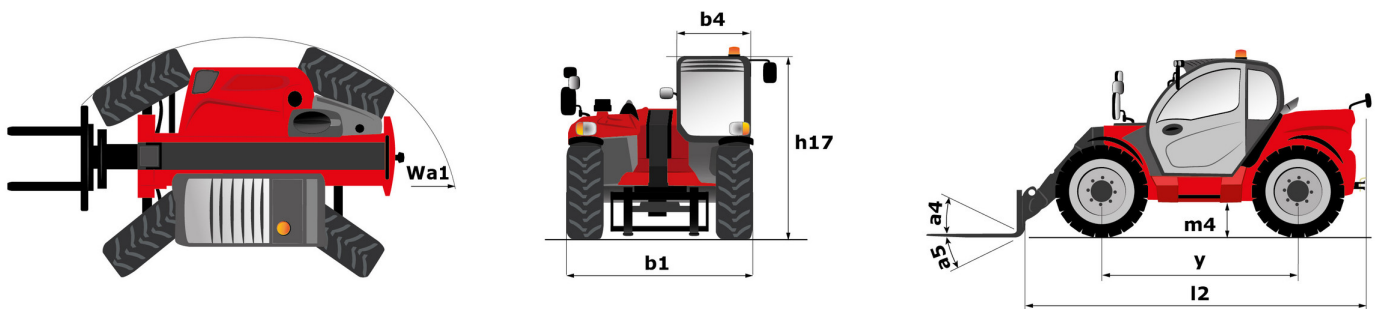

Optional tires tab

	Overall height	Overall width
VREDESTEIN - ENDURION - 460/70 R24 159A8	2.38 m	2.41 m
VREDESTEIN - ENDURION - 500/70 R24 164A8	2.41 m	2.44 m
MICHELIN - BIBLOAD - 460/70 R24 159A8	2.37 m	2.40 m
MICHELIN - BIBLOAD - 500/70 R24 164A8	2.39 m	2.43 m
MICHELIN - XHA - 15.5 R25	2.37 m	2.40 m
MICHELIN - XMCL - 460/70 R24 159A8	2.37 m	2.40 m
MICHELIN - XMCL - 500/70 R24 164A8	2.39 m	2.43 m
NOKIAN - TRI STEEL - 460/65 R24 156A8	2.36 m	2.40 m
TRELLEBORG - TH400 - 460/70 R24 159A8	2.37 m	2.40 m
TRELLEBORG - TH400 - 500/70 R24 164A8	2.39 m	2.42 m
ALLIANCE - A585 - 460/70 R24 159A8	2.37 m	2.40 m

MLT 741-130 PS+ - Tekening met afmetingen