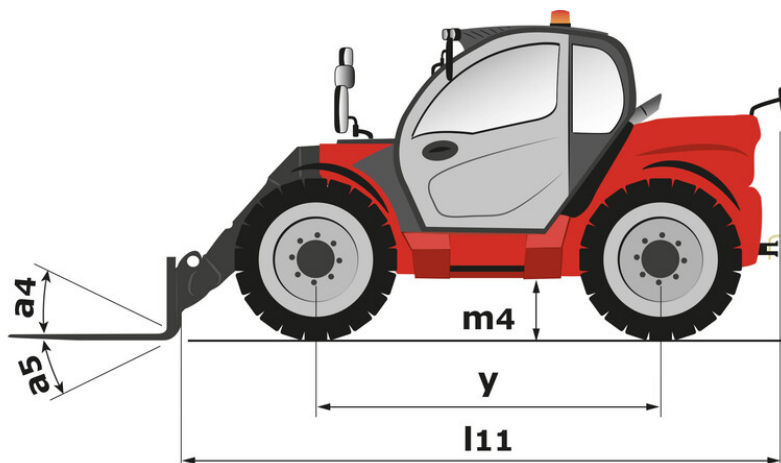

Optional tires tab

	Overall height	Overall width
ALLIANCE - A580 - 460/70 R24 159A8	2.53 m	2.38 m
ALLIANCE - A585 - 460/70 R24 159A8	2.53 m	2.39 m
MICHELIN - BIBLOAD - 460/70 R24 159A8	2.52 m	2.39 m
MICHELIN - BIBLOAD - 500/70 R24 164A8	2.56 m	2.42 m
MICHELIN - XMCL - 460/70 R24 159A8	2.53 m	2.39 m
MICHELIN - XMCL - 500/70 R24 164A8	2.55 m	2.43 m
TRELLEBORG - TH400 - 460/70 R24 159A8	2.52 m	2.39 m
TRELLEBORG - TH400 - 500/70 R24 164A8	2.55 m	5.42 m
TRELLEBORG - TH500 - 460/70 R24 159A8	2.53 m	2.41 m
VREDESTEIN - ENDURION - 460/70 R24 159A8	2.54 m	2.40 m
VREDESTEIN - ENDURION - 500/70 R24 164A8	2.56 m	2.44 m

MLT 1041-145 PS+L - Dimensional drawing