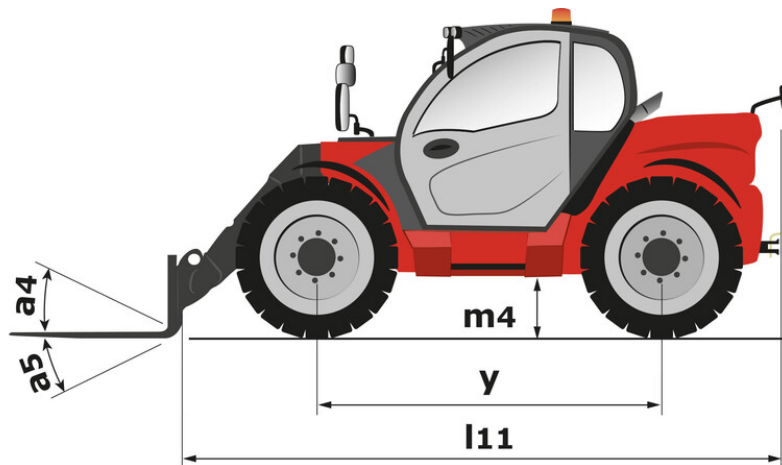

Optional tires tab

	Overall height	Overall width
ALLIANCE - A580 - 460/70 R24 159A8	2.53 m	2.38 m
ALLIANCE - A585 - 460/70 R24 159A8	2.53 m	2.39 m
MICHELIN - BIBLOAD - 460/70 R24 159A8	2.52 m	2.39 m
MICHELIN - BIBLOAD - 500/70 R24 164A8	2.56 m	2.42 m
MICHELIN - XMCL - 460/70 R24 159A8	2.53 m	2.39 m
MICHELIN - XMCL - 500/70 R24 164A8	2.55 m	2.43 m
TRELLEBORG - TH400 - 460/70 R24 159A8	2.52 m	2.39 m
TRELLEBORG - TH400 - 500/70 R24 164A8	2.55 m	5.42 m
TRELLEBORG - TH500 - 460/70 R24 159A8	2.53 m	2.41 m
VREDESTEIN - ENDURION - 460/70 R24 159A8	2.54 m	2.40 m
VREDESTEIN - ENDURION - 500/70 R24 164A8	2.56 m	2.44 m

MLT 1041-145 PS+L - Dimensional drawing