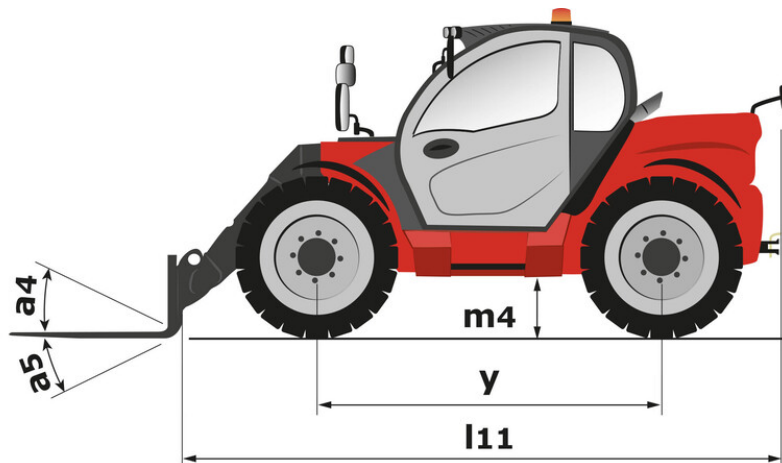

Optional tires tab

	Overall height	Overall width
ALLIANCE - A580 - 460/70 R24 159A8	2.53 m	2.38 m
ALLIANCE - A585 - 460/70 R24 159A8	2.53 m	2.39 m
MICHELIN - BIBLOAD - 460/70 R24 159A8	2.52 m	2.39 m
MICHELIN - BIBLOAD - 500/70 R24 164A8	2.56 m	2.42 m
MICHELIN - XMCL - 460/70 R24 159A8	2.53 m	2.39 m
MICHELIN - XMCL - 500/70 R24 164A8	2.55 m	2.43 m
TRELLEBORG - TH400 - 460/70 R24 159A8	2.52 m	2.39 m
TRELLEBORG - TH400 - 500/70 R24 164A8	2.55 m	5.42 m
TRELLEBORG - TH500 - 460/70 R24 159A8	2.53 m	2.41 m
VREDESTEIN - ENDURION - 460/70 R24 159A8	2.54 m	2.40 m
VREDESTEIN - ENDURION - 500/70 R24 164A8	2.56 m	2.44 m

MLT 1041-145 PS+L - Dimensional drawing